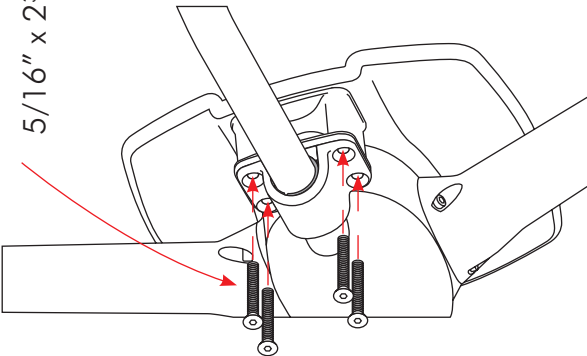

11

12

5/16" x 2 3/4"

x4

North American Office

12532 Beverly Park Road,
Lynnwood, WA 98087
Tel: 800-523-7558
Fax: 425-355-3661
www.seaviewglobal.com

European Office

Tel: +33 4 94 53 27 70
Fax: +33 4 94 53 26 62
ZI Du Capitou, 85 Rue Louis Lepine,
Frejus 83600 - France
www.seaviewprogress.com