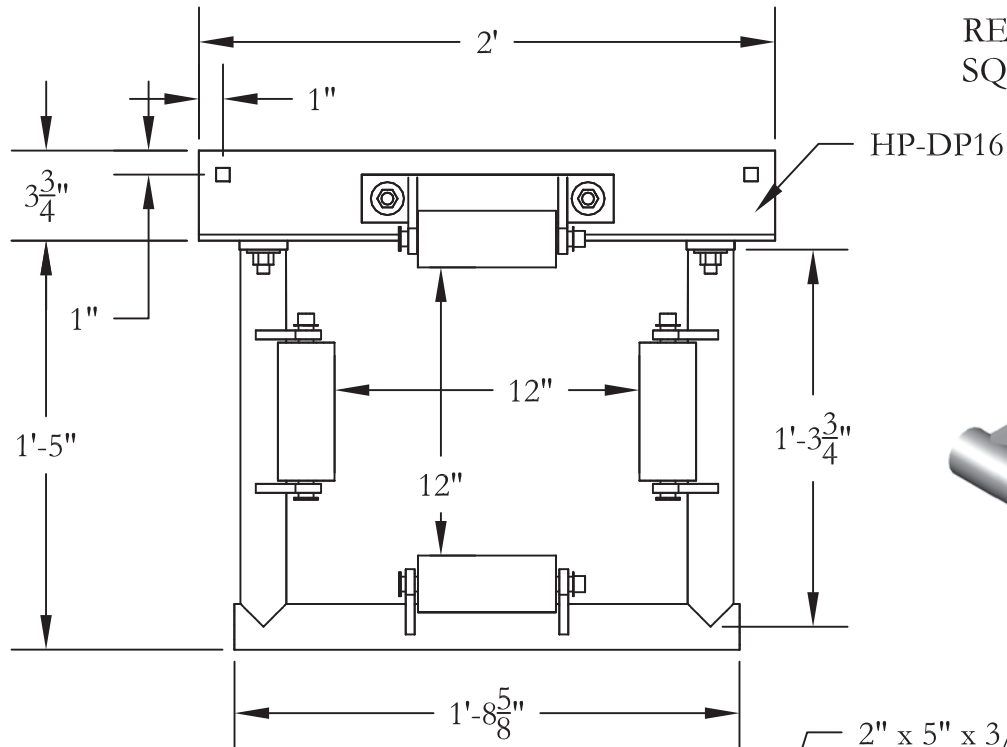

RECOMMENDED USAGE NOT TO EXCEED
SQUARE OR ROUND PILING LARGER THAN 10"

VISIT US ON THE WEB AT WWW.MERCOMARINE.COM

ALL DRAWINGS AND DETAILS ARE PROPERTY OF MERCO MARINE DO NOT COPY

MERCO MARINE
60 MERCO ROAD
WELLSBURG, WV 26070
PHONE: (800)396-3726
FAX: (304)737-3008

TITLE:	HP-12EX 12" SQUARE	SCALE:	1-1/2" = 1'-0"
DATE:	6/15/2010 12:36 PM	DRAWN BY:	DAN OTTO
		APRVD BY:	J. MERIWETHER