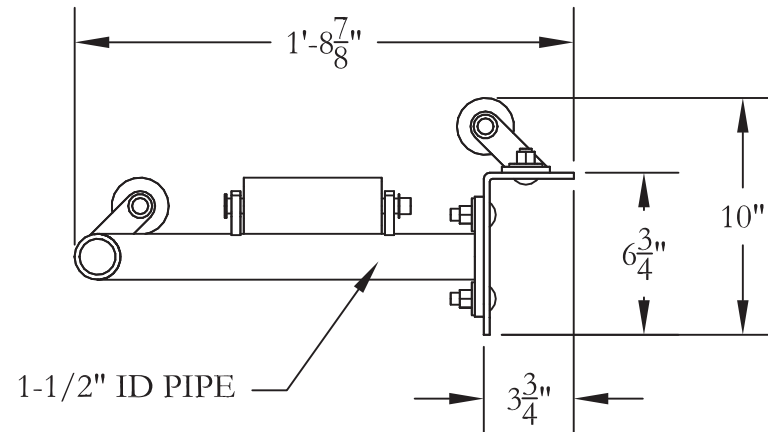

RECOMMENDED USAGE NOT TO EXCEED
SQUARE OR ROUND PILING LARGER THAN 10"

VISIT US ON THE WEB AT WWW.MERCOMARINE.COM

ALL DRAWINGS AND DETAILS ARE PROPERTY OF MERCO MARINE DO NOT COPY

MERCO MARINE
60 MERCO ROAD
WELLSBURG, WV 26070
PHONE: (800)396-3726
FAX: (304)737-3008

TITLE:	HP-12EX 12" SQUARE	SCALE:	1-1/2" = 1'-0"
DATE:	6/15/2010 12:36 PM	DRAWN BY:	DAN OTTO
		APRVD BY:	J. MERIWETHER