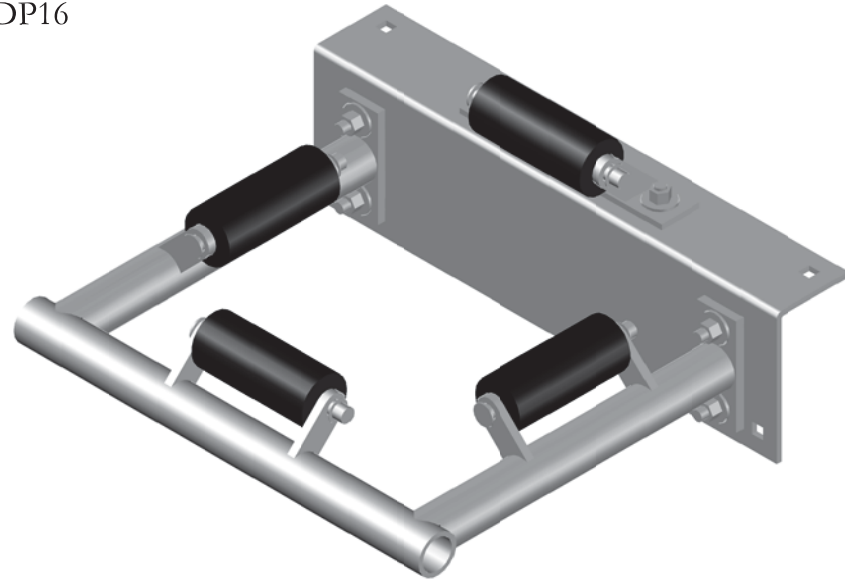

RECOMMENDED USAGE NOT TO EXCEED
SQUARE OR ROUND PILING LARGER THAN 10"