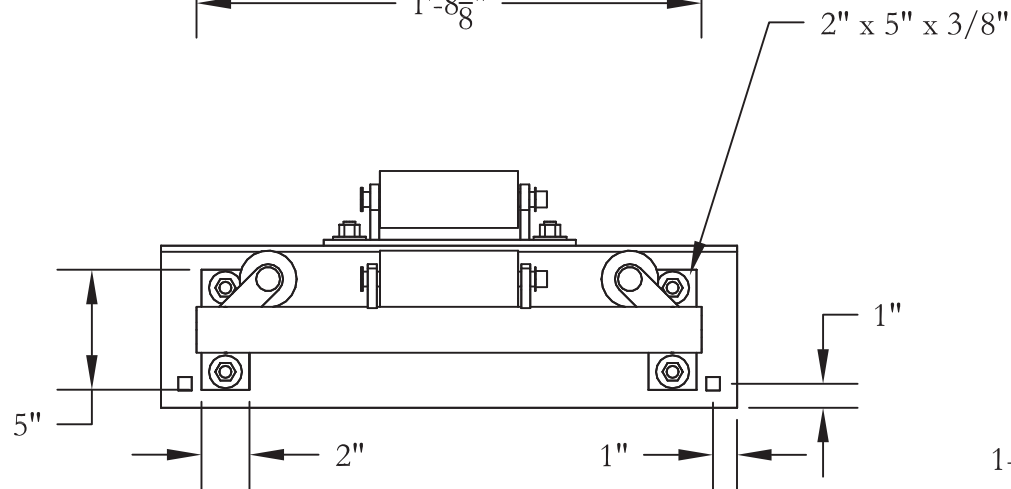

RECOMMENDED USAGE NOT TO EXCEED
SQUARE OR ROUND PILING LARGER THAN 10"

VISIT US ON THE WEB AT WWW.MERCOMARINE.COM

ALL DRAWINGS AND DETAILS ARE PROPERTY OF MERCO MARINE DO NOT COPY

MERCO MARINE
60 MERCO ROAD
WELLSBURG, WV 26070
PHONE: (800)396-3726
FAX: (304)737-3008

TITLE:	HP-12EX 12" SQUARE	SCALE:	1-1/2" = 1'-0"
DATE:	6/15/2010 12:36 PM	DRAWN BY:	DAN OTTO
		APRVD BY:	J. MERIWETHER