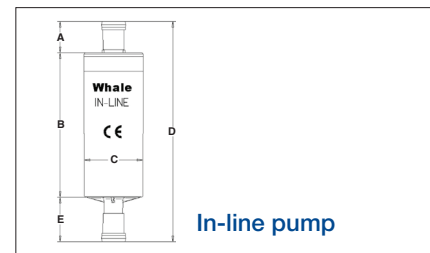

Dimensions

	A	B	C	D	E
Standard	20 mm (13/16")	88 mm (3 7/16")	36 mm (1 7/16")	108 mm (4 1/4")	NA
Premium/High Flow	20 mm (13/16")	109 mm (4 5/16")	36 mm (1 7/16")	129 mm (5 1/16")	NA
In line	20 mm (13/16")	88 mm (3 7/16")	36 mm (1 7/16")	134 mm (4 1/4")	27 mm (1 1/16")

For more information contact Whale Support, Old Belfast Road, Bangor, BT19 1LT. Tel: +44(0)2891 270531 Fax: +44(0)2891 466421
whalepumps.com info@whalepumps.com