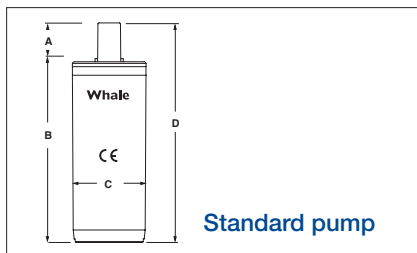

Dimensions

	A	B	C	D	E
Standard	20 mm (13/16")	88 mm (3 7/16")	36 mm (1 7/16")	108 mm (4 1/4")	NA
Premium/High Flow	20 mm (13/16")	109 mm (4 5/16")	36 mm (1 7/16")	129 mm (5 1/16")	NA
In line	20 mm (13/16")	88 mm (3 7/16")	36 mm (1 7/16")	134 mm (4 1/4")	27 mm (1 1/16")

For more information contact Whale Support, Old Belfast Road, Bangor, BT19 1LT. Tel: +44(0)2891 270531 Fax: +44(0)2891 466421
whalepumps.com info@whalepumps.com