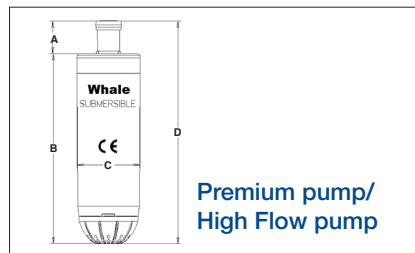

Dimensions

	A	B	C	D	E
Standard	20 mm (13/16")	88 mm (3 7/16")	36 mm (1 7/16")	108 mm (4 1/4")	NA
Premium/High Flow	20 mm (13/16")	109 mm (4 5/16")	36 mm (1 7/16")	129 mm (5 1/16")	NA
In line	20 mm (13/16")	88 mm (3 7/16")	36 mm (1 7/16")	134 mm (4 1/4")	27 mm (1 1/16")

For more information contact Whale Support, Old Belfast Road, Bangor, BT19 1LT. Tel: +44(0)2891 270531 Fax: +44(0)2891 466421
whalepumps.com info@whalepumps.com