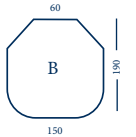

43311 ☐
43312 ☒
43313 ☐

Elastic ±25%
96% Cotton -4% Elastan