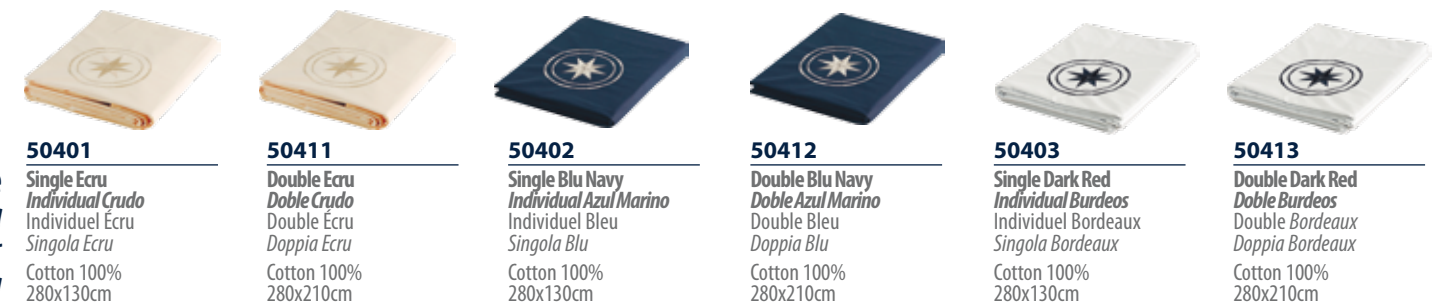

Upper sheets + pillow case
Sábanas encimeras + funda almohada
Drap de lit + taie d'oreiller
Lenzuolo di sopra + federa