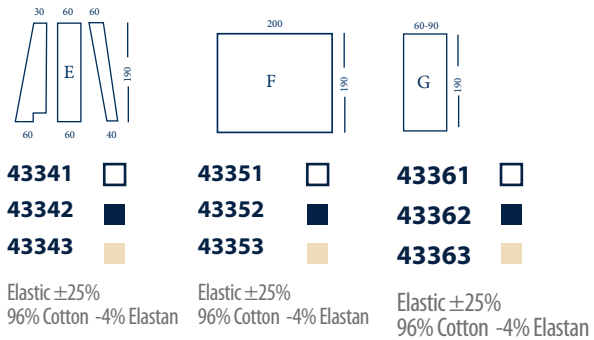

Elastic adjustable sheet
Sábanas bajas
elásticas ajustables
Drap de lit housses élastiques
Lenzuolo elastico