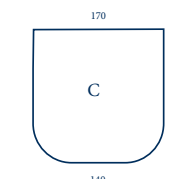

Cabin Room

Cabin / Camarote / Cabine / Cabina

High elasticity for a perfect bed!
96% Cotton + 9% Elastan

Sheet and blanket joined by zip
Sábana y manta unidas por cremallera
Drap et couverture joints par fermeture éclair
Lenzuolo o coperta unite con cerniera

43201
Single
Individual
Individuel
Singola
F. Polar + 100% Cotton.
200x130cm

43202
Double
Doble
Double
Doppia
F. Polar + 100% Cotton.
220x190cm

Elastic adjustable sheet
Sábanas bajas elásticas ajustables
Drap housses élastiques
Lenzuolo elastico

43301 ☐
43302 ☒
43303 ☐
Elastic ±25%
96% Cotton -4% Elastan

43311 ☐
43312 ☒
43313 ☐
Elastic ±25%
96% Cotton -4% Elastan

43321 ☐
43322 ☒
43323 ☐
Elastic ±25%
96% Cotton -4% Elastan

43331 ☐
43332 ☒
43333 ☐
Elastic ±25%
96% Cotton -4% Elastan

43341 ☐
43342 ☒
43343 ☐
Elastic ±25%
96% Cotton -4% Elastan

43351 ☐
43352 ☒
43353 ☐
Elastic ±25%
96% Cotton -4% Elastan

43361 ☐
43362 ☒
43363 ☐
Elastic ±25%
96% Cotton -4% Elastan

Comfort, convenience, practicality, aesthetics, quality; these are all attributes that describe well-being. And when they come together in a product, they make it the best

Phoebe Linus

Cabin Room • Cabin