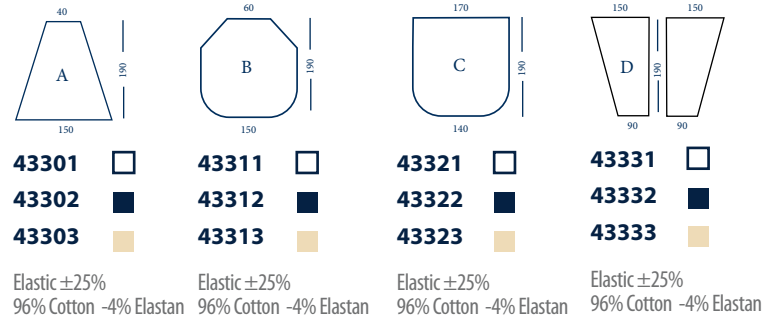

Elastic adjustable sheet
Sábanas bajas
elásticas ajustables
Drap de lit housses élastiques
Lenzuolo elastico