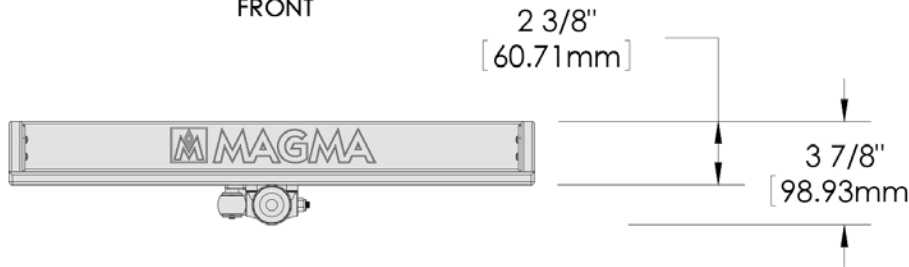

MAGMA PRODUCTS, INC.

3940 PIXIE AVE. ■ LAKEWOOD, CA 90712 ■ TEL (562) 627-0500 ■ FAX (562) 627-0550
www.MagmaProducts.com ■ email: Mail@MagmaProducts.com

T10-312B
Bait / Filet Mate™
Serving / Cutting Tables
with LevelLock® Mount
19-7/8" x 12-3/4" (50.5 cm x 32.4 cm)
Table Weight 7.11 lbs.
(3.23 kg)

FRONT

SIDE

TOP

BOTTOM