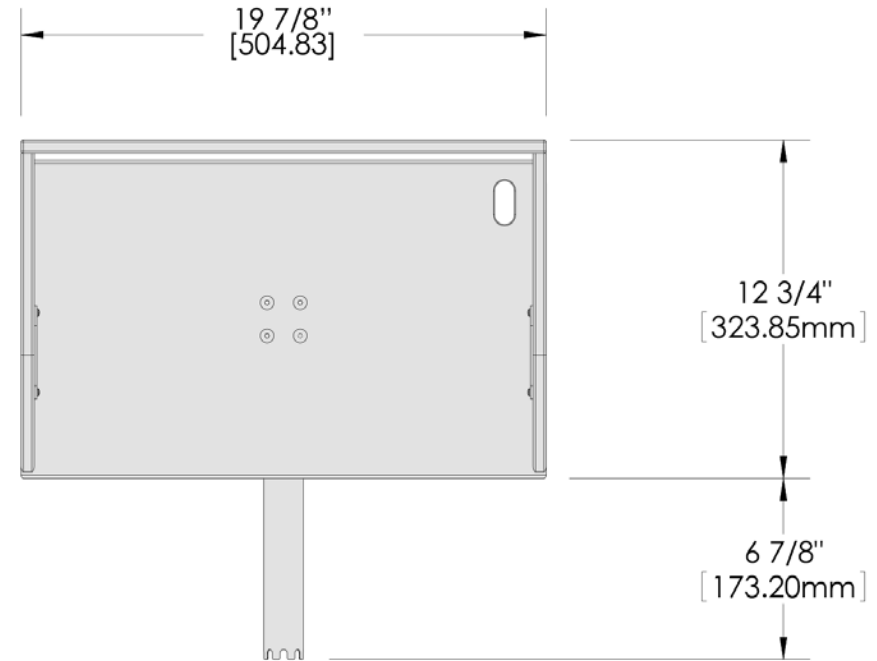

MAGMA PRODUCTS, INC.

3940 PIXIE AVE. ■ LAKEWOOD, CA 90712 ■ TEL (562) 627-0500 ■ FAX (562) 627-0550
www.MagmaProducts.com ■ email: Mail@MagmaProducts.com

T10-312B
Bait / Filet Mate™
Serving / Cutting Tables
with LevelLock® Mount
19-7/8" x 12-3/4" (50.5 cm x 32.4 cm)
Table Weight 7.11 lbs.
(3.23 kg)

FRONT

SIDE

TOP

BOTTOM