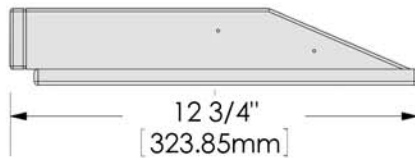

MAGMA PRODUCTS INC. • 3940 Pixie Ave. • Lakewood, CA 90712 • USA • Tel: (562) 627-0500  
www.MagmaProducts.com • e-mail: mail@MagmaProducts.com

**T10-302B**  
**Bait & Filet Mate™**  
**Serving / Cutting Tables**  
19-7/8" x 12-3/4" (50.5 cm x 32.4 cm)  
Table Weight 5.45 lbs. (2.47 kg)

FRONT

SIDE

TOP

BOTTOM

1 1/4"  
[31.75mm]