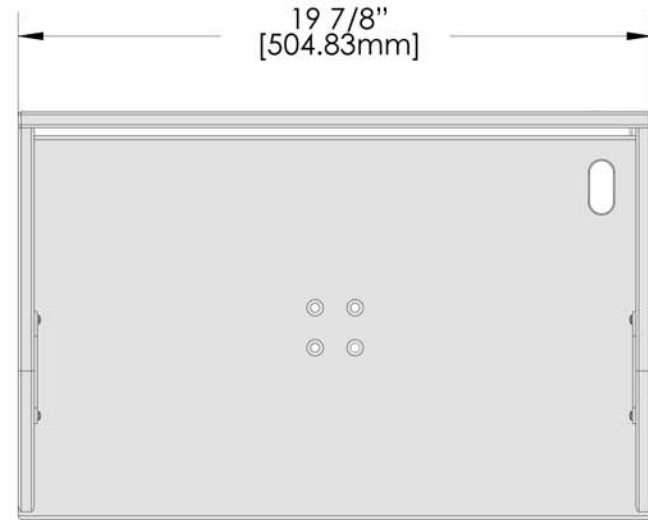

MAGMA PRODUCTS INC. • 3940 Pixie Ave. • Lakewood, CA 90712 • USA • Tel: (562) 627-0500  
www.MagmaProducts.com • e-mail: mail@MagmaProducts.com

**T10-302B**  
**Bait & Filet Mate™**  
**Serving / Cutting Tables**  
19-7/8" x 12-3/4" (50.5 cm x 32.4 cm)  
Table Weight 5.45 lbs. (2.47 kg)

FRONT

SIDE

TOP

BOTTOM

1 1/4"  
[31.75mm]