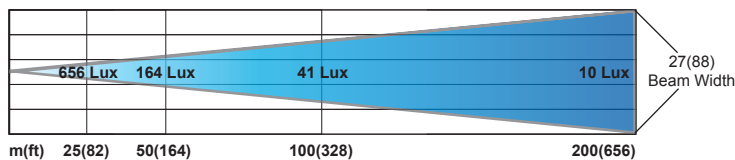

Jeep Mounting Bracket
16311 - Drivers Side
16312 - Passenger Side

Mag Base Adapter Kit
16308

Golight RadioRay LED Light Beam Dimensions

Illuminance (Lux) 656 164 41 10

Peak Beam Intensity: 410,000 Candela