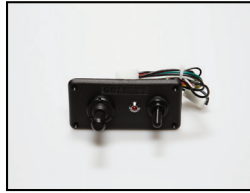

Permanent Mount Models

RADIORAY LED
20004 (White) 20514 (Black)

Package Includes:
Wireless Handheld Remote
Mounting Hardware

GOLIGHT LED
20204 (White) 20214 (Black)

Package Includes:
Hardwired Dash Mount Remote
20' Wiring Harness
Mounting Hardware

RADIORAY LED
20074 (White) 20574 (Black)

Package Includes:
Wireless Handheld Remote
Wireless Dash Mount Remote
Mounting Hardware

Portable Mount Models

RADIORAY LED
79014 (White) 79514 (Black)

Package Includes:
Wireless Handheld Remote
Magnetic Mount Shoe & Suction Cup
15' Power Cord with Cigarette Plug

RADIORAY LED
79004 (White)

Package Includes:
Wireless Handheld Remote
Permanent Mount Shoe & Suction Cup
15' Power Cord with Cigarette Plug

GOLIGHT LED
51494 (Charcoal)

Package Includes:
Handheld Wired Remote
Permanent Mount Shoe & Suction Cup
15' Power Cord with Cigarette Plug

Golight/RadioRay LED Accessories

Wireless Handheld Remote
30100

Wireless Dash Mount Remote
30200

Hardwired Dash Mount Remote
2020-D

Nylon Carrying Case
18000

Snap-On LED Flood Lens
15420

Permanent Mounting Shoes*
15201 - Charcoal
15202 - White
15203 - Black