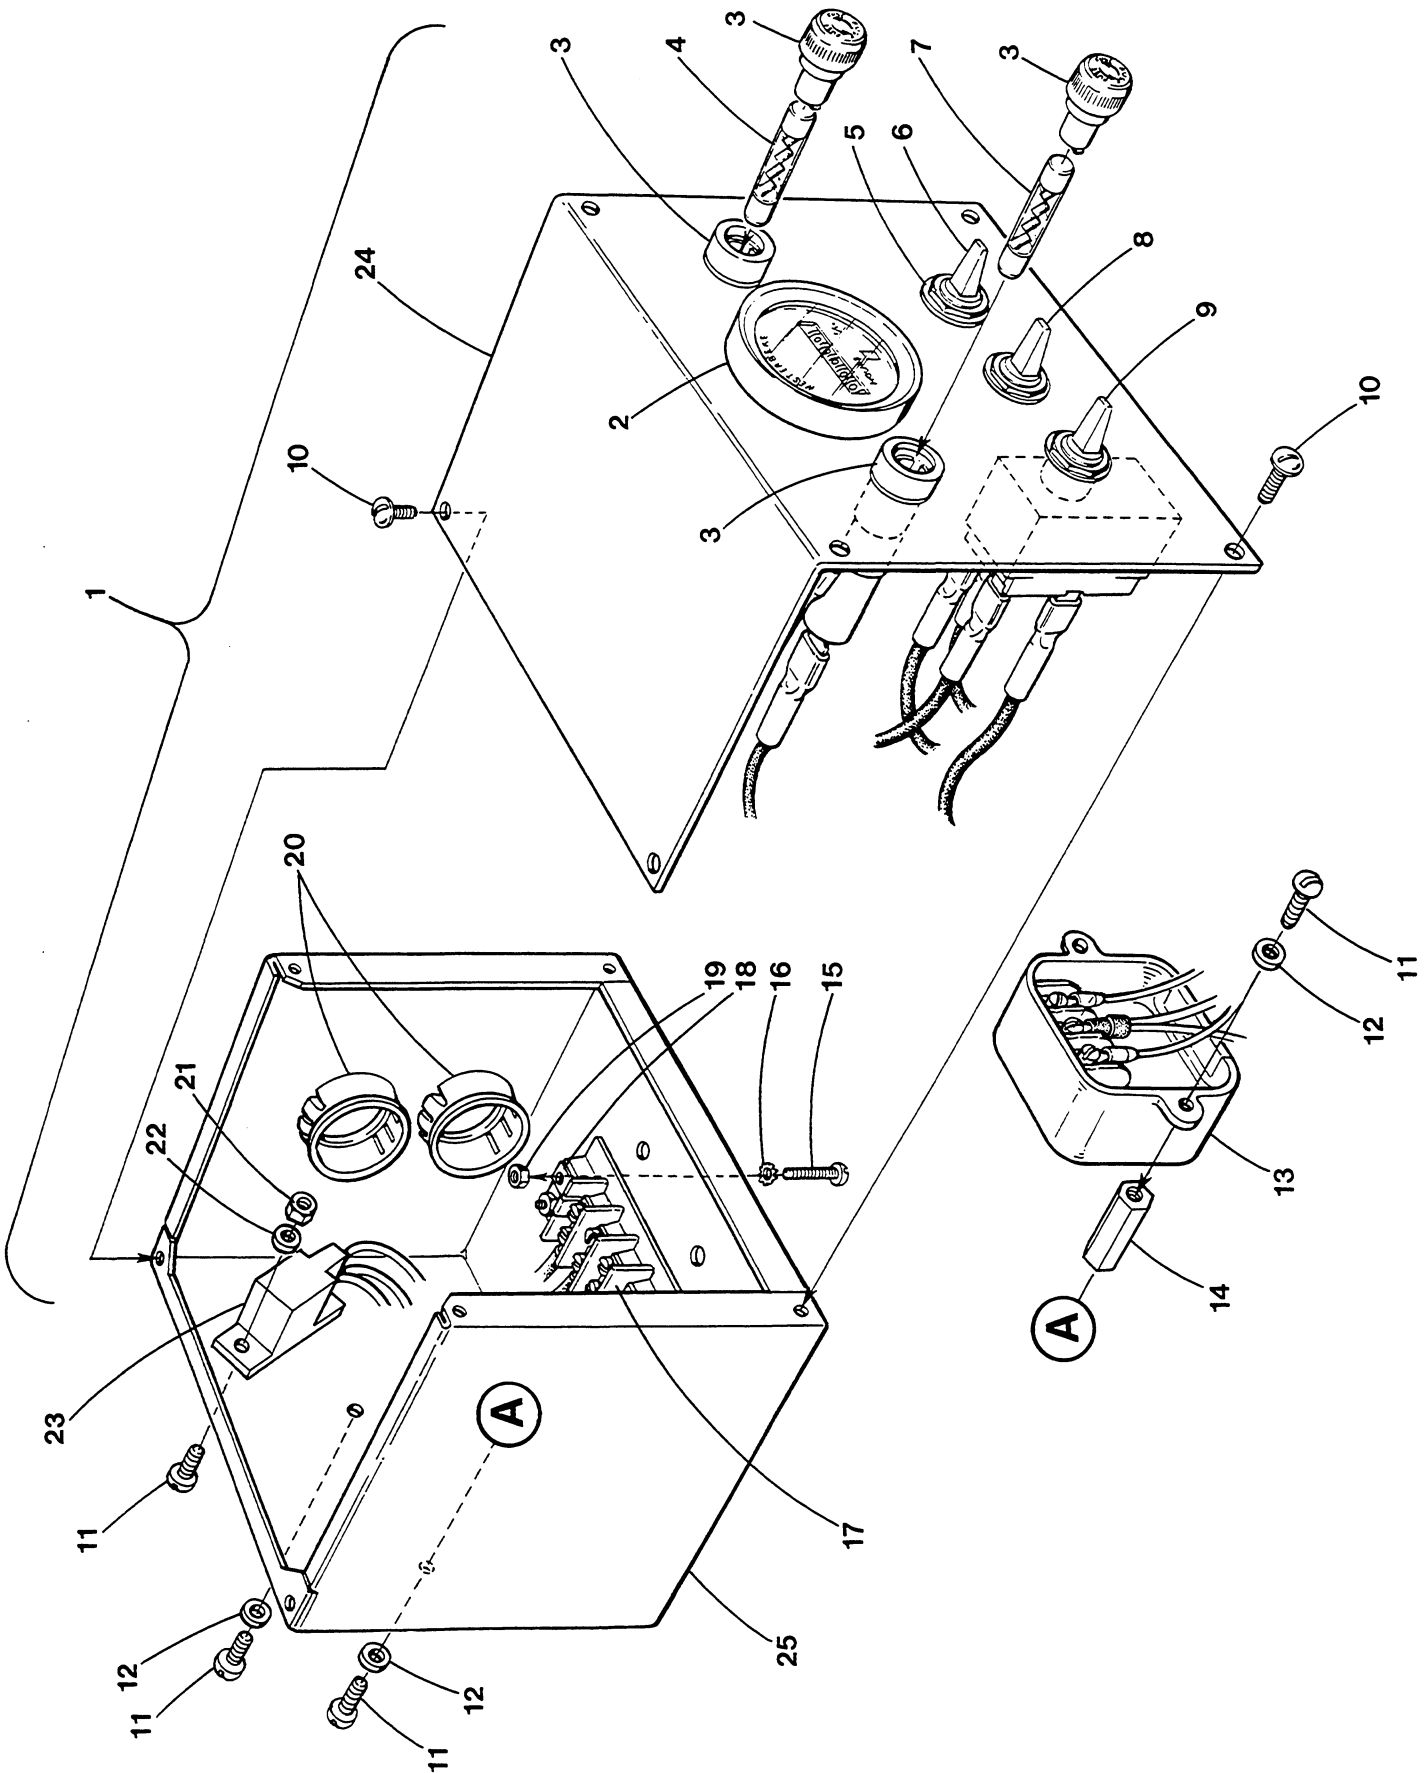

4.5 BCG - 7.0 BCG GENERATOR - CONTROL PANEL