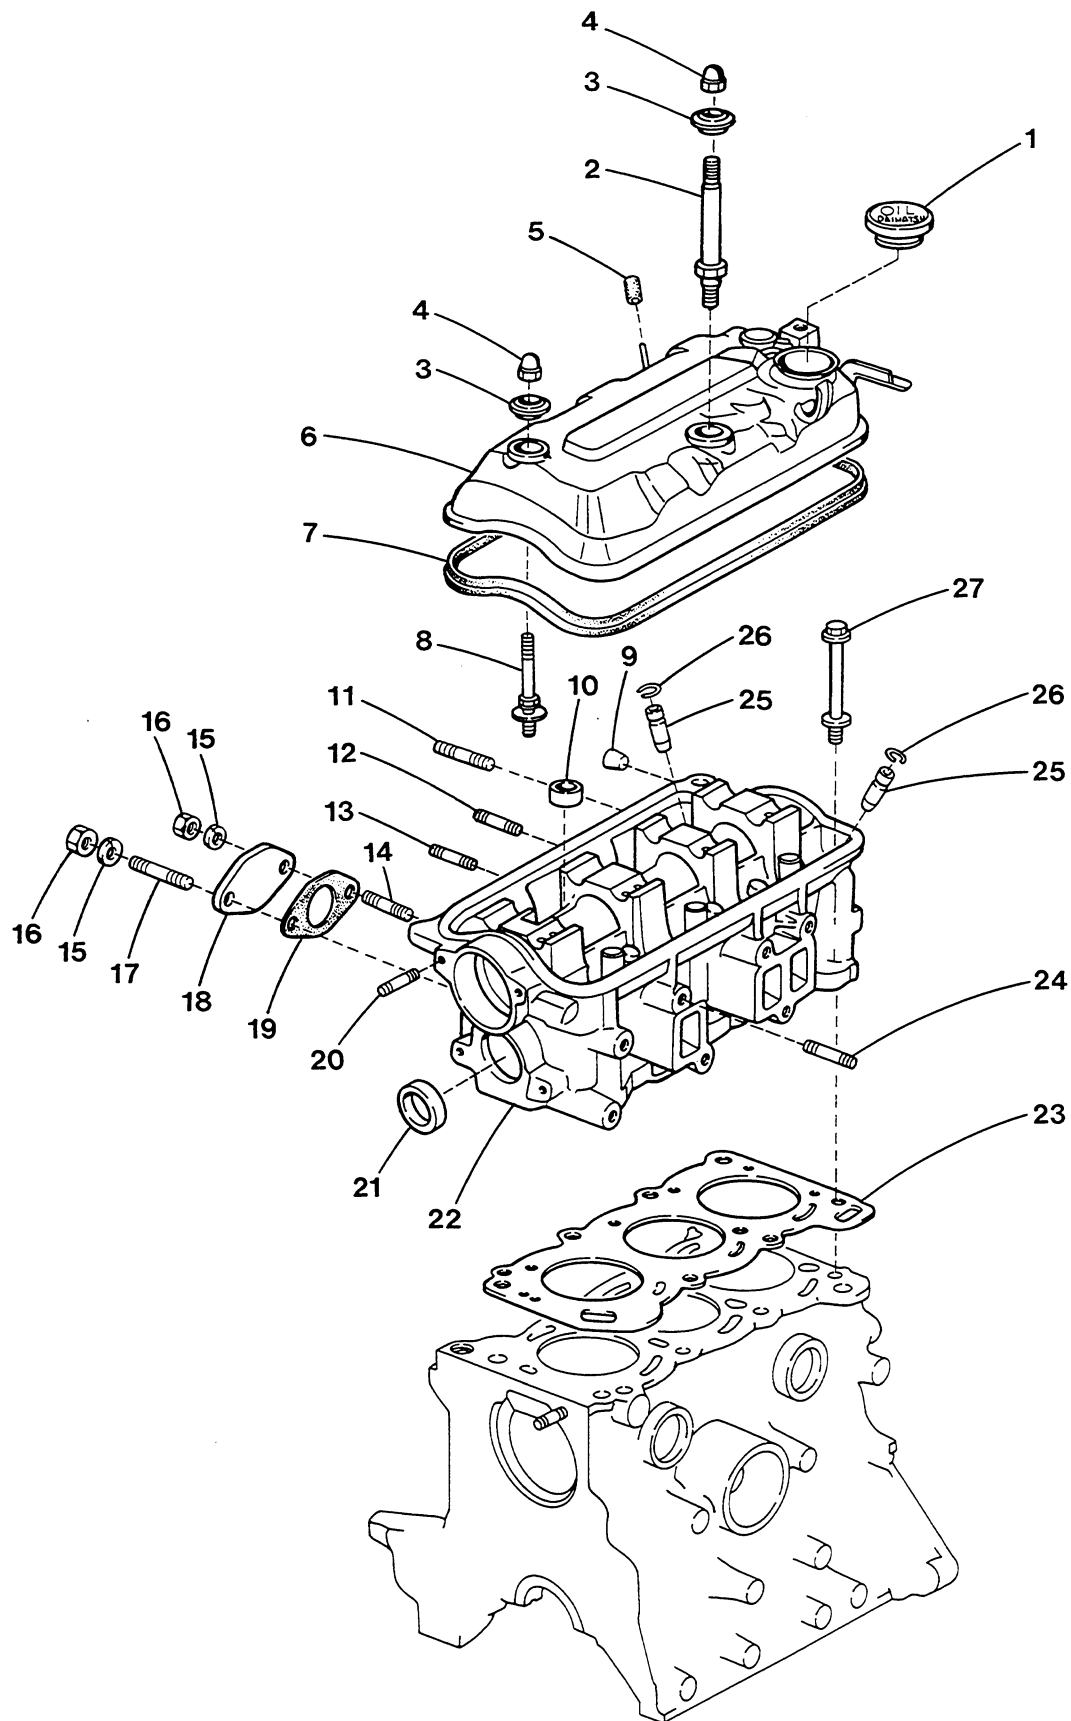

4.5 BCG - 7.0 BCG GENERATOR - CYLINDER BLOCK AND SUMP

REF	PN	NAME	REMARKS	QUAN
1-1	038503	BLOCK	ASSEMBLY INCLUDING HEAD 4.5 BCG	1
1-2	038750	BLOCK	ASSEMBLY INCLUDING HEAD 7.0 BCG	1
2	037944	DOWEL		2
3	038731	STUD	M 6 X 10 DIN 939	2
4	037964	BOLT	MAIN BEARING CAP	8
5	024374	PLUG	EXPANSION 30 MM	4
6	037944	DOWEL		2
7	037871	GASKET		1
8	035683	STUD		2
9	037870	RETAINER	REAR OIL SEAL	1
10	035646	SEAL	OIL	1
11-1	017196	CAPSCREW	M 8 X 20 DIN 933	5
11-2	031786	LOCKWASHER	M 8 DIN 127	5
12	035629	DOWEL		2
13	035630	DOWEL	TUBULAR	2
14	037873	TUBE	OIL FEED TO HEAD	1
15	037955	ELBOW	BREATHER	1
16	038733	STUD	M 8 X 22	2
17	024905	CAP	SUMP DRAIN HOSE	1
18	019262	LOCKWASHER	M10 DIN 127	1
19	024952	CAPSCREW	M10 X 1.25 X 45 DIN 960	1
20	024922	BRACKET	SUMP DRAIN HOSE	1
21	031084	HOSE	SUMP DRAIN	1
22	037918	DIPSTICK		1
23-1	037878	SUMP	4.5 BCG	1
23-2	037878	SUMP	7.0 BCG TO 1930333	1
23-3	041624	SUMP	7.0 BCG FROM 1930334	1
24	036493	WASHER	SUMP DRAIN BANJO	1
25	036823	BOLT	SUMP DRAIN	1
26	037393	SEAL	LEAD WIRE	1
27	036647	WASHER	NYLATRON M12 BOLT	1
28	036211	NUT	M 6 JIS-FLANGE	2
29-1	035785	CAPSCREW	M 6 X 12 JIS 6 W/LOCKWASHER SUMP 37878	8
29-2	035785	CAPSCREW	M 6 X 12 JIS 6 W/LOCKWASHER SUMP 41624	15

4.5 BCG - 7.0 BCG GENERATOR - CYLINDER HEAD