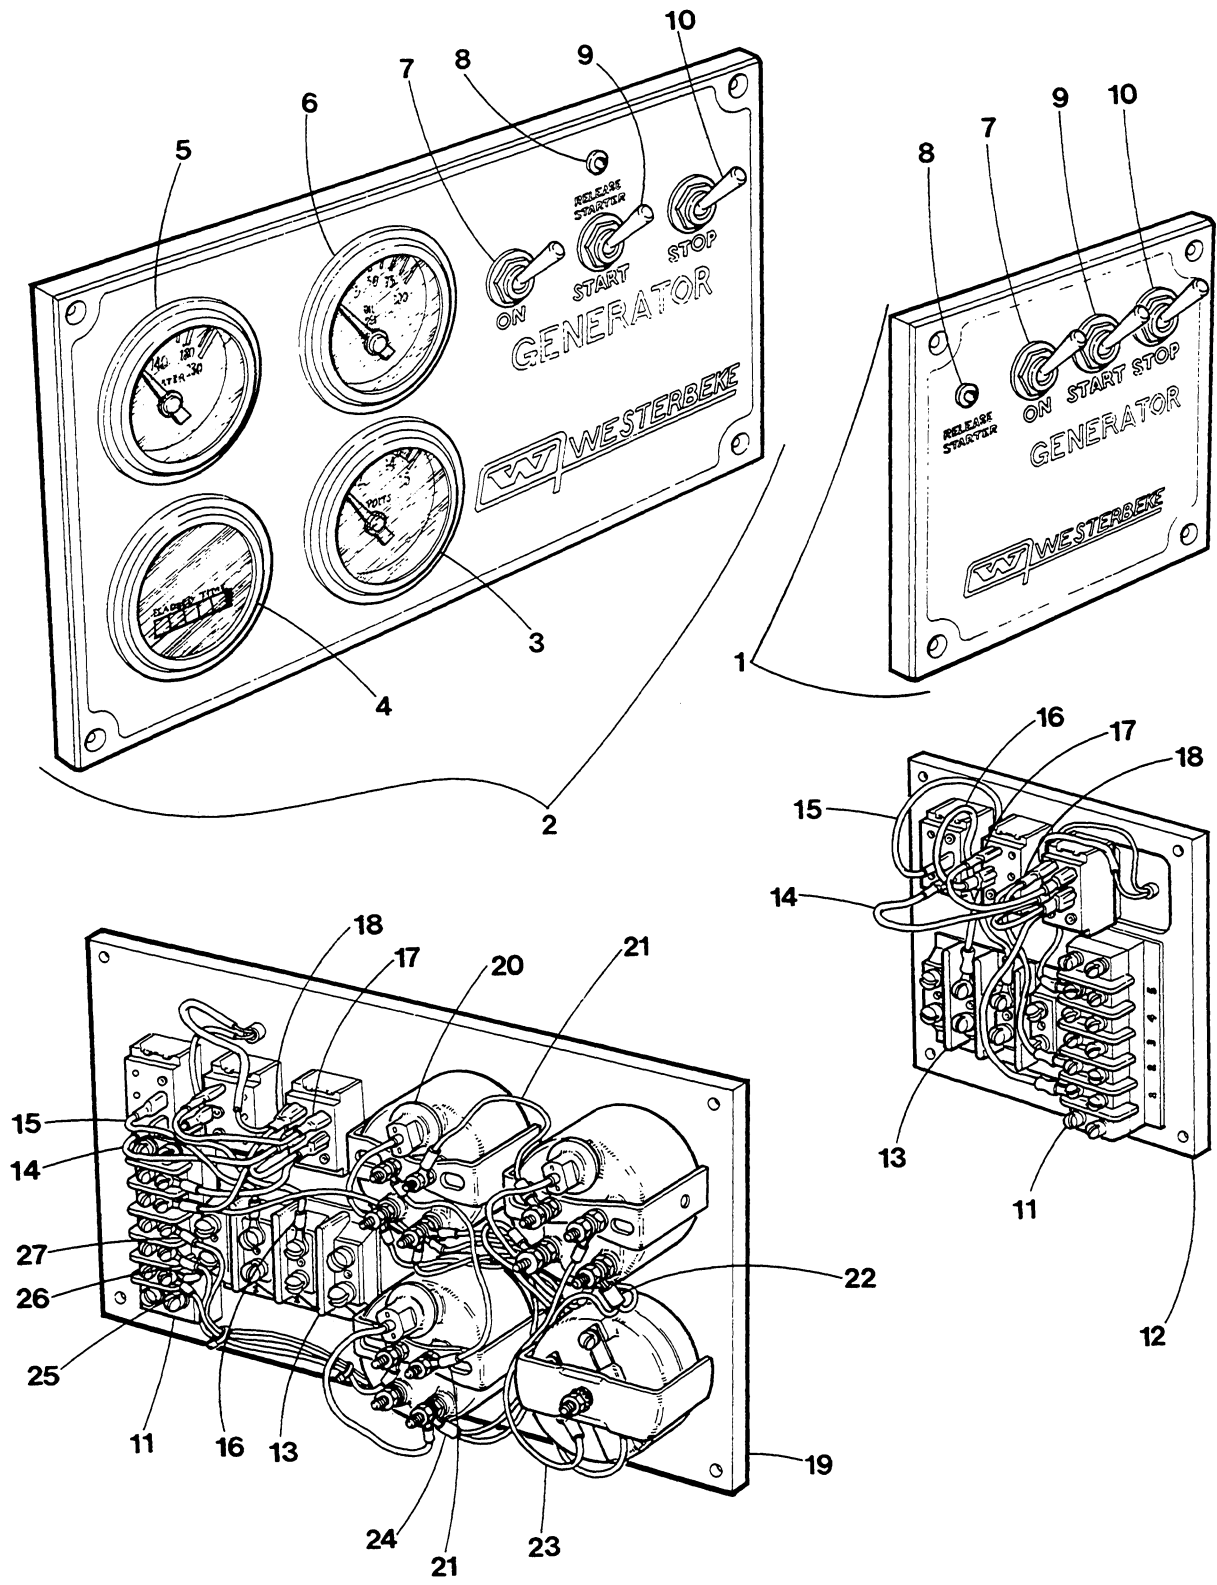

4.5 BCG - 7.0 BCG GENERATOR - REMOTE CONTROL PANELS