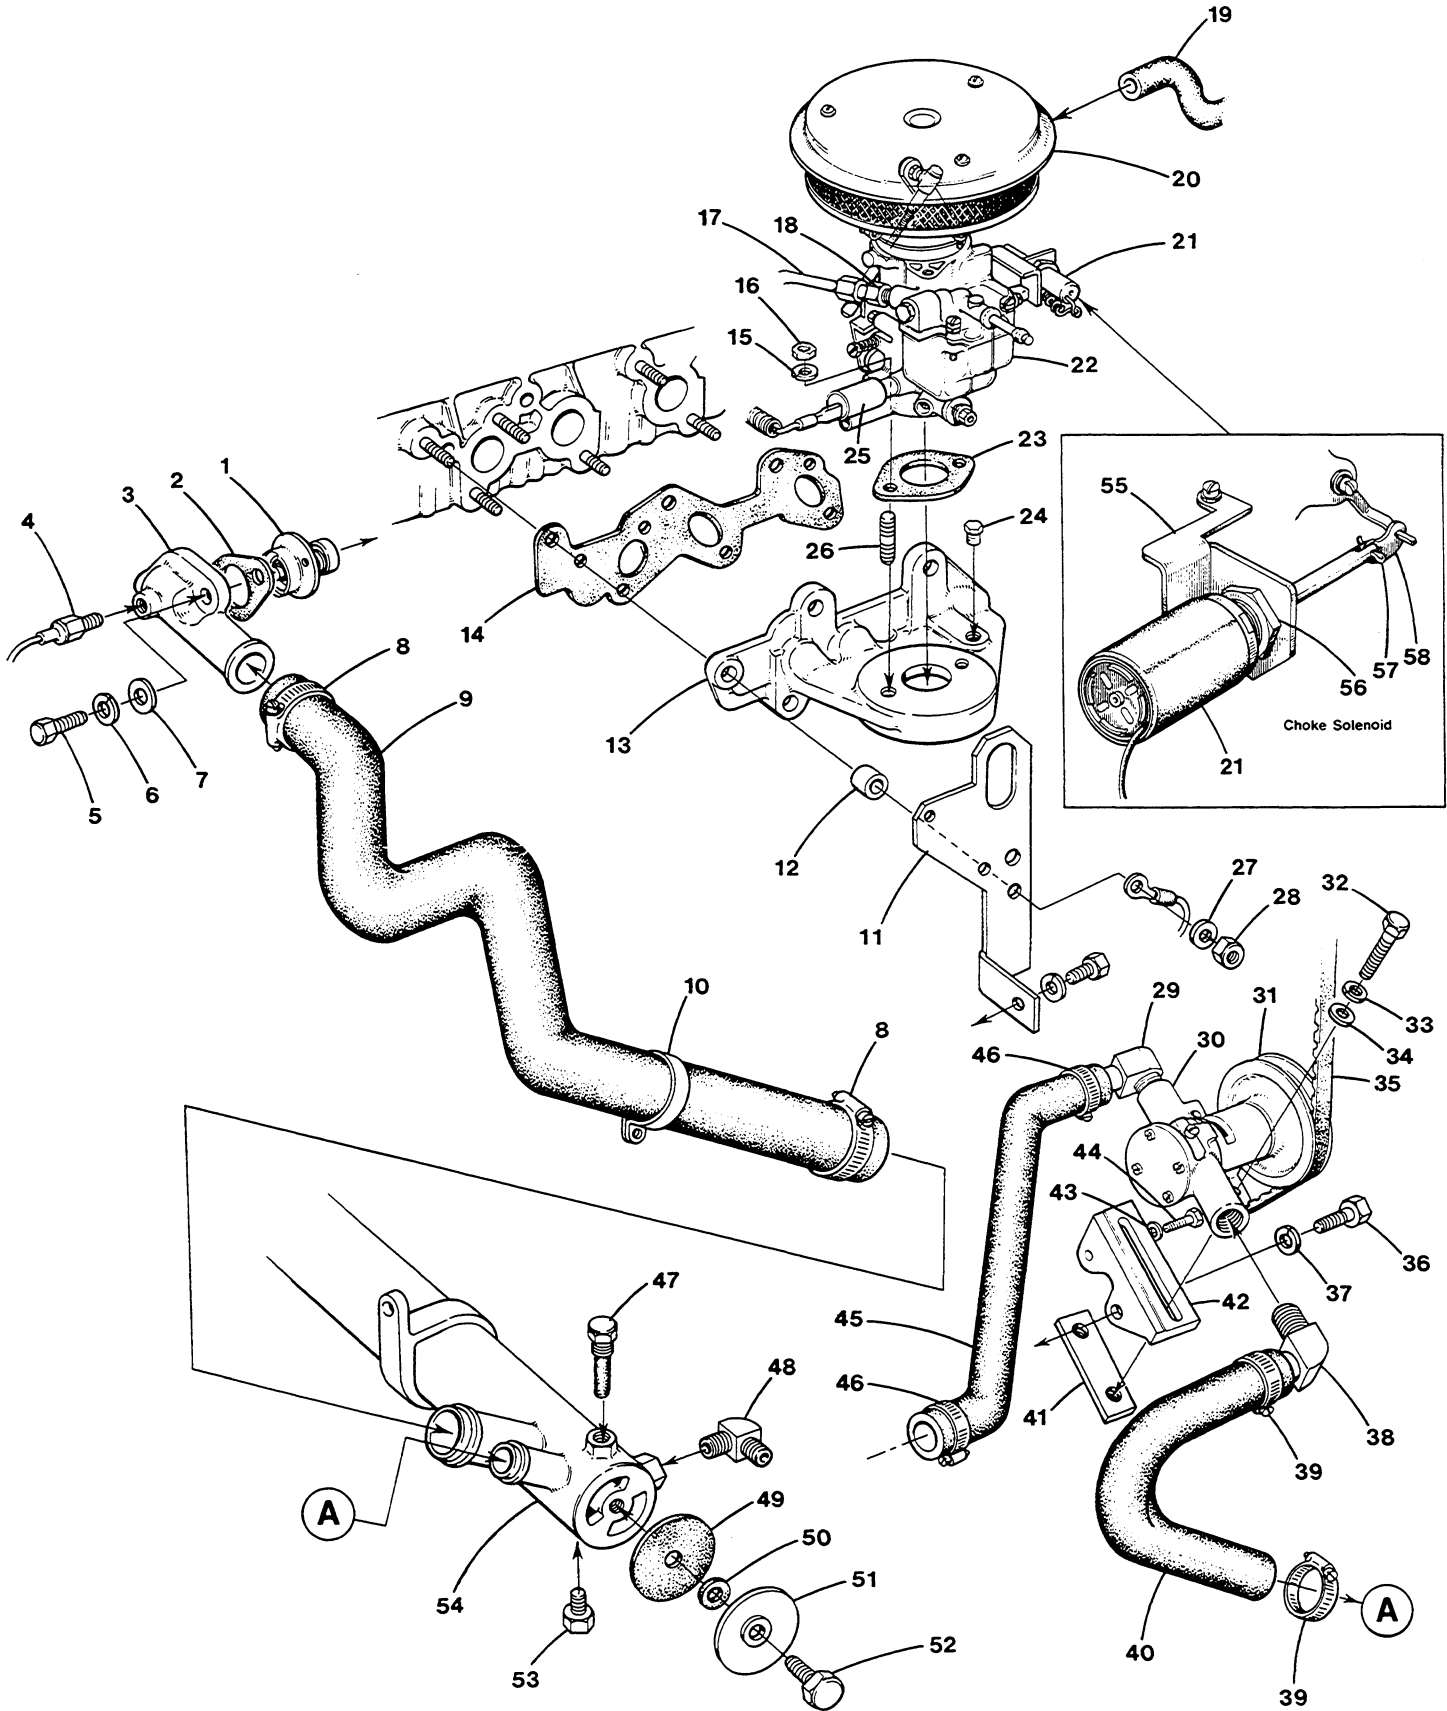

4.5 BCG - 7.0 BCG GENERATOR - FUEL SYSTEM - COOLING SYSTEM

REF	PN	NAME	REMARKS	QUAN
1	037387	THERMOSTAT		1
2	037922	GASKET	THERMOSTAT	1
3	037376	HOUSING	THERMOSTAT	1
4-1	019369	PLUG	1/8NPT HEX HEAD BRASS	1
4-2	035109	SENDER	WATER TEMPERATURE-OPTIONAL	1
5	013630	CAPSCREW	M 8 X 25 DIN 933	2
6	031786	LOCKWASHER	M 8 DIN 127	2
7	031787	WASHER	M 8 DIN 125	2
8	021878	CLAMP	HOSE 20	2
9	037382	HOSE	THERMOSTAT TO EXCHANGER	1
10	035134	CLAMP	SUPPORT HOSE	1
11	037442	BRACKET	IGNITION COIL AND LIFTING EYE	1
12	034616	SPACER		1
13	037234	MANIFOLD	INTAKE	1
14	037982	GASKET	INTAKE MANIFOLD TO HEAD	1
15-1	031753	WASHER	FLAT 1/4	2
15-2	031752	LOCKWASHER	1/4	2
16	031750	NUT	1/4NC	2
17-1	038189	LINE	LIFT PUMP TO CARBURETOR 4.5 BCG	1
17-2	038190	LINE	LIFT PUMP TO CARBURETOR 7.0 BCG	1
18-1	019449	CONNECTOR	1/8NPT TO 1/4 TUBE INCL NUT & FERRULE	1
18-2	016676	NUT	COMPRESSION 1/4	1
18-3	011597	FERRULE	COMPRESSION 1/4	1
19	037793	HOSE	BREATHER	1
20	035289	ARRESTOR	FLAME	1
21	038038	SOLENOID	CHOKE	1
22-1	042067	CARBURETOR	4.5 BCG	1
22-2	038949	CARBURETOR	7.0 BCG	1
22-3	038090	FILTER	FUEL	1
22-4	038100	KIT	CARBURETOR REPAIR	1
23	035293	GASKET	CARBURETOR TO MANIFOLD	1
24	019369	PLUG	1/8NPT HEX HEAD BRASS	1
25-1	039624	SOLENOID	FUEL SHUTOFF	1
25-2	037846	WASHER	FUEL SHUTOFF SOLENOID	1
26	035337	STUD	1/4NC X 1-1/8	2
27-1	031787	WASHER	M 8 DIN 125	6
27-2	031786	LOCKWASHER	M 8 DIN 127	6
28	018242	NUT	M 8 DIN 934	6
29	036612	ELBOW	3/8NPT TO 1" HOSE	1
30	032617	PUMP	SEA WATER	1
31-1	035860	PULLEY	SEA WATER PUMP DRIVE	1
31-2	011357	SETSCREW	PULLEY LOCKING	1
32	031505	CAPSCREW	1/4NC X 1	2
33	031752	LOCKWASHER	1/4	2
34	031753	WASHER	FLAT 1/4	2
34-1	037830	BELT	4.5 BCG	1
35-2	035299	BELT	7.0 BCG	1
36	024954	CAPSCREW	M10 X 1.25 X 40 DIN 961	1
37	019262	LOCKWASHER	M10 DIN 127	1

4.5 BCG - 7.0 BCG GENERATOR - FUEL SYSTEM - COOLING SYSTEM