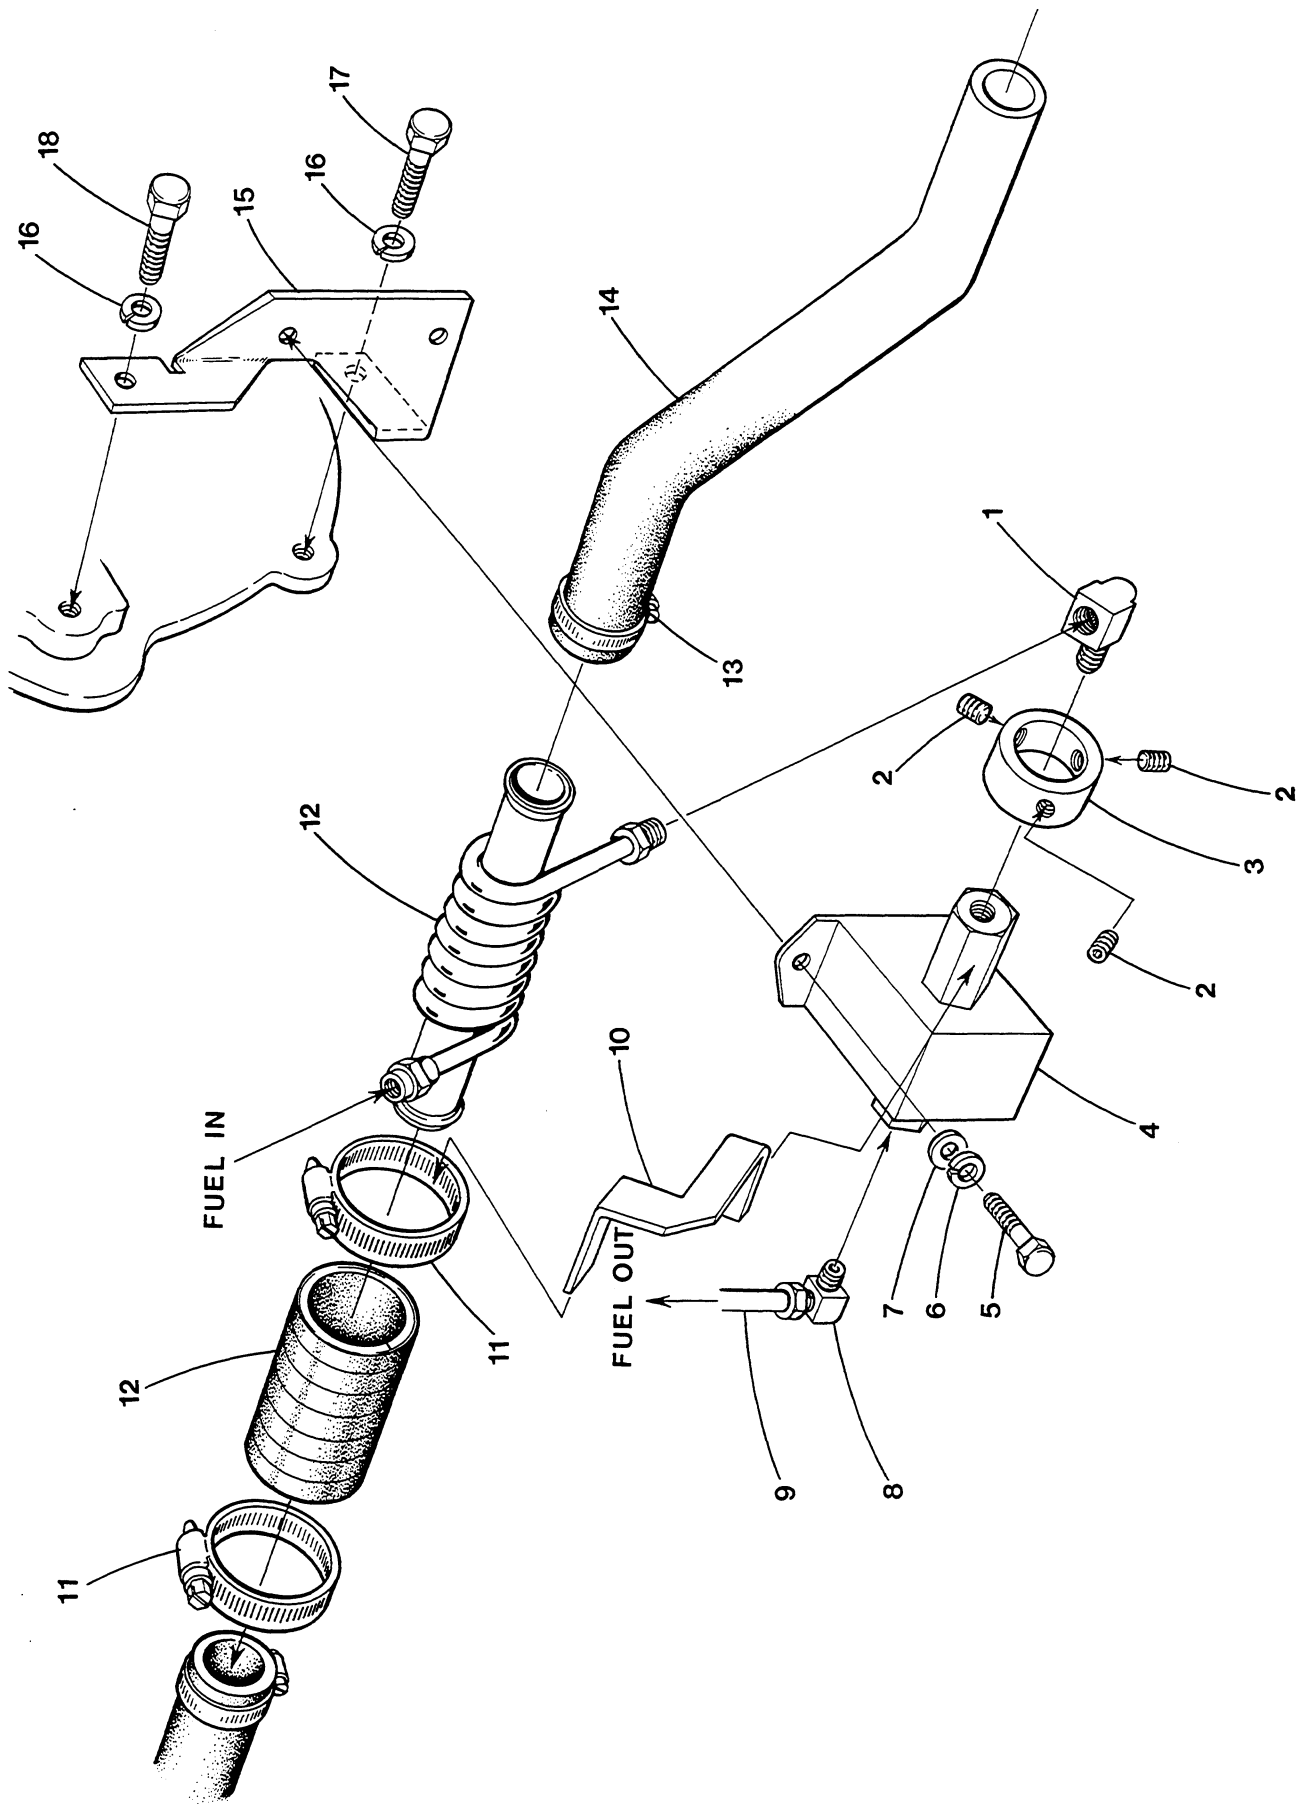

4.5 BCG - 7.0 BCG GENERATOR - LIFT PUMP AND GASDENSER