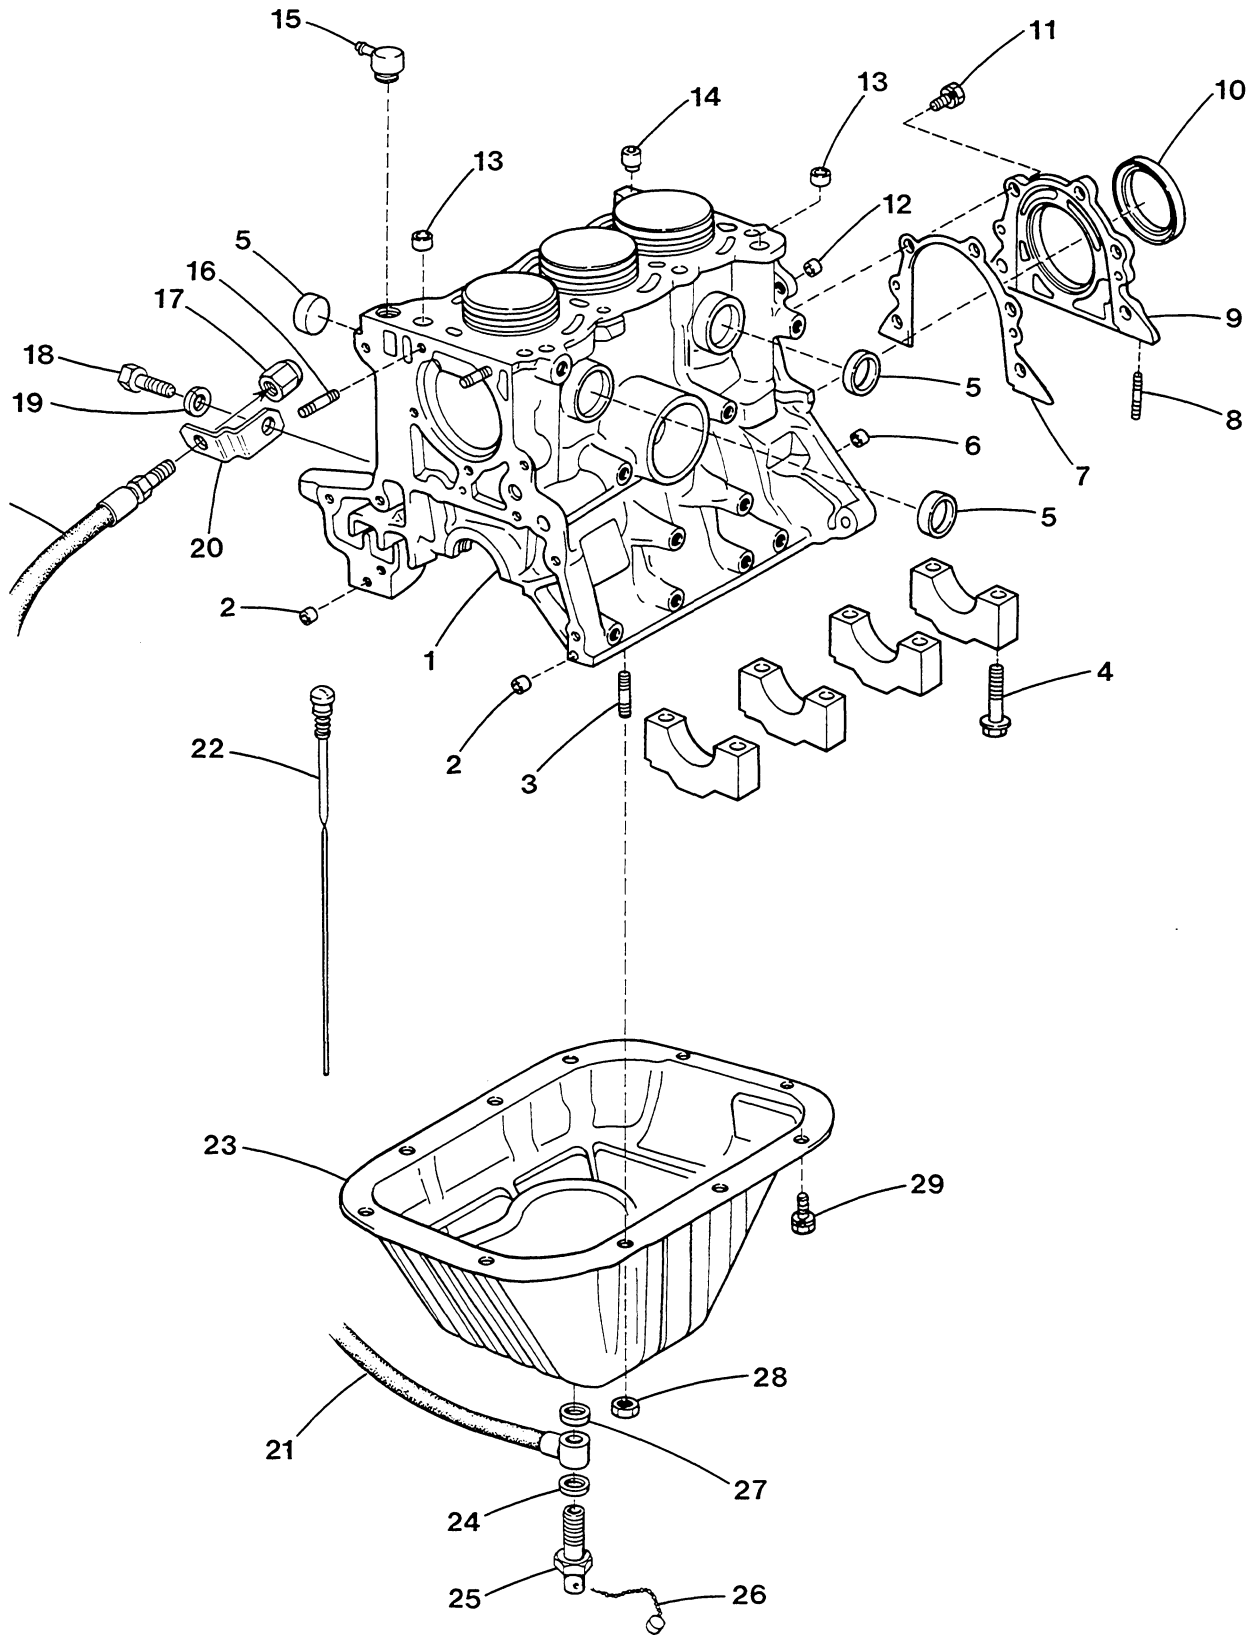

4.5 BCG - 7.0 BCG GENERATOR - CYLINDER BLOCK AND SUMP

4.5 BCG - 7.0 BCG GENERATOR - CYLINDER BLOCK AND SUMP

REF	PN	NAME	REMARKS	QUAN
1-1	038503	BLOCK	ASSEMBLY INCLUDING HEAD 4.5 BCG	1
1-2	038750	BLOCK	ASSEMBLY INCLUDING HEAD 7.0 BCG	1
2	037944	DOWEL		2
3	038731	STUD	M 6 X 10 DIN 939	2
4	037964	BOLT	MAIN BEARING CAP	8
5	024374	PLUG	EXPANSION 30 MM	4
6	037944	DOWEL		2
7	037871	GASKET		1
8	035683	STUD		2
9	037870	RETAINER	REAR OIL SEAL	1
10	035646	SEAL	OIL	1
11-1	017196	CAPSCREW	M 8 X 20 DIN 933	5
11-2	031786	LOCKWASHER	M 8 DIN 127	5
12	035629	DOWEL		2
13	035630	DOWEL	TUBULAR	2
14	037873	TUBE	OIL FEED TO HEAD	1
15	037955	ELBOW	BREATHER	1
16	038733	STUD	M 8 X 22	2
17	024905	CAP	SUMP DRAIN HOSE	1
18	019262	LOCKWASHER	M10 DIN 127	1
19	024952	CAPSCREW	M10 X 1.25 X 45 DIN 960	1
20	024922	BRACKET	SUMP DRAIN HOSE	1
21	031084	HOSE	SUMP DRAIN	1
22	037918	DIPSTICK		1
23-1	037878	SUMP	4.5 BCG	1
23-2	037878	SUMP	7.0 BCG TO 1930333	1
23-3	041624	SUMP	7.0 BCG FROM 1930334	1
24	036493	WASHER	SUMP DRAIN BANJO	1
25	036823	BOLT	SUMP DRAIN	1
26	037393	SEAL	LEAD WIRE	1
27	036647	WASHER	NYLATRON M12 BOLT	1
28	036211	NUT	M 6 JIS-FLANGE	2
29-1	035785	CAPSCREW	M 6 X 12 JIS 6 W/LOCKWASHER SUMP 37878	8
29-2	035785	CAPSCREW	M 6 X 12 JIS 6 W/LOCKWASHER SUMP 41624	15