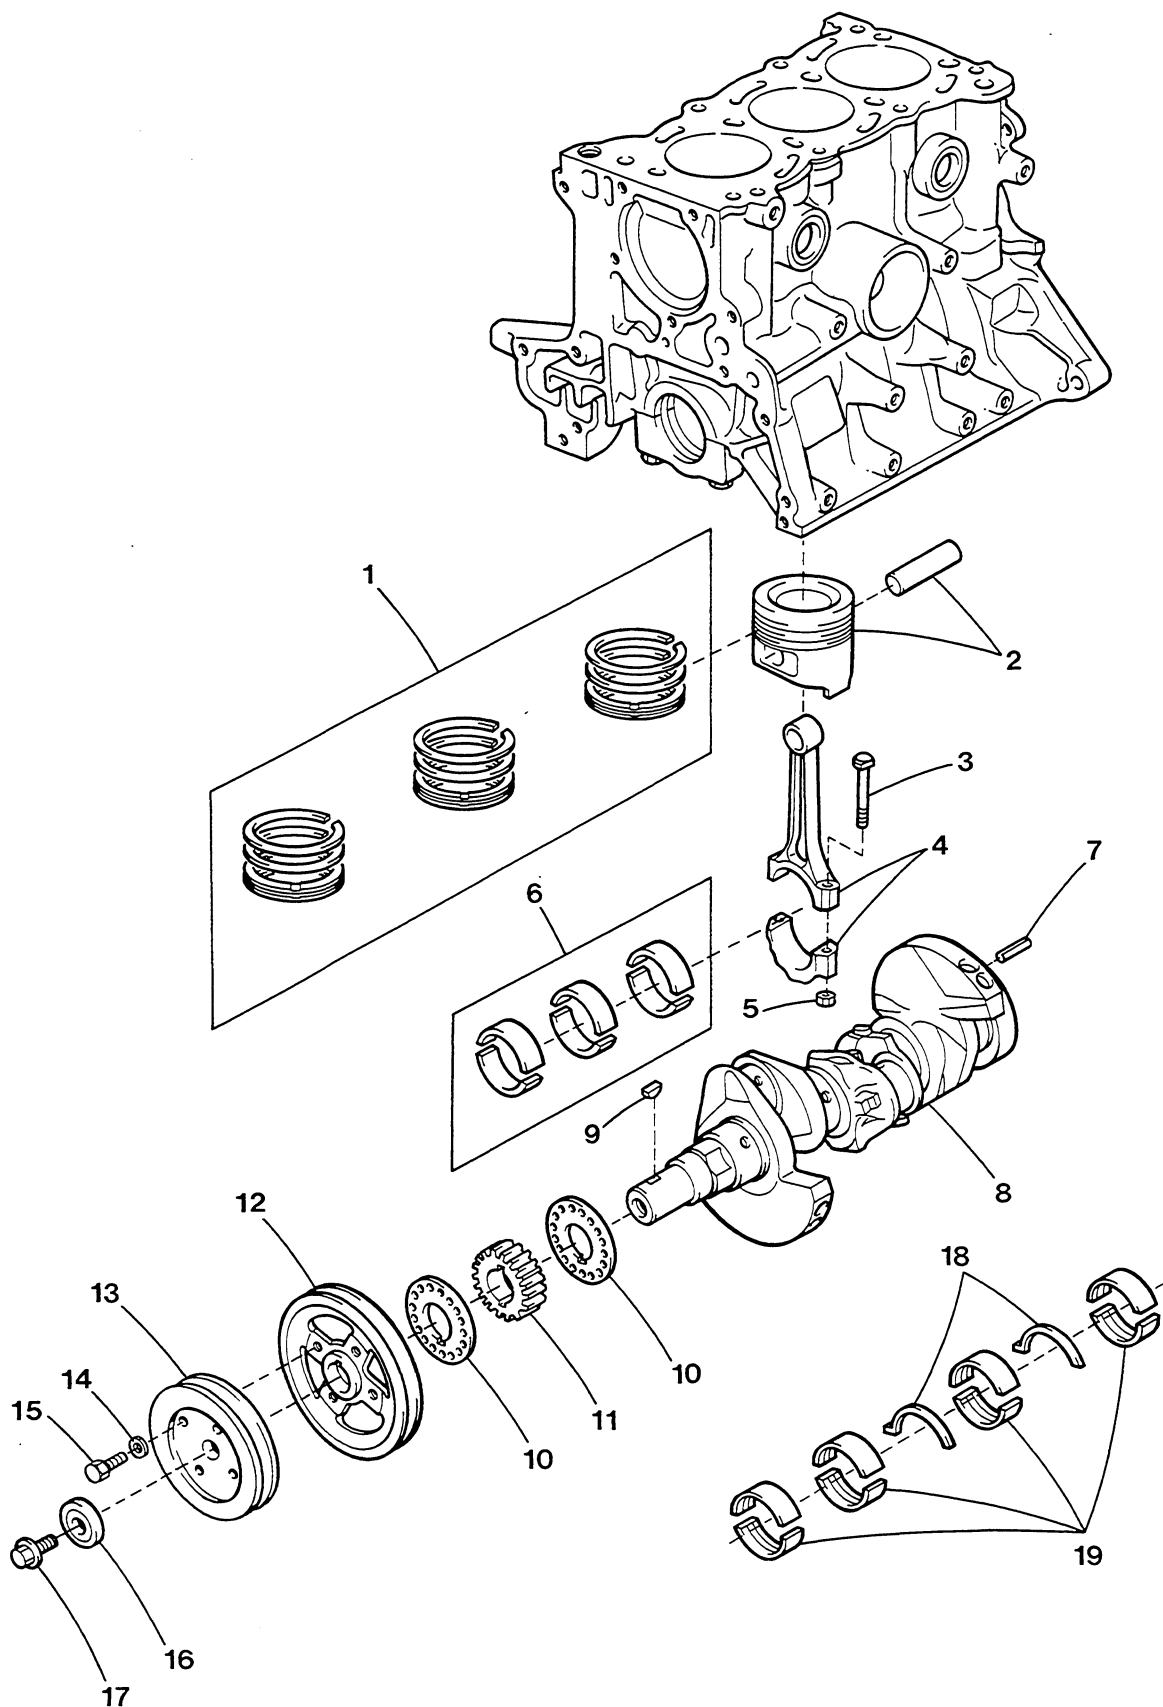

4.5 BCG GENERATOR - CRANKSHAFT - PISTONS

4.5 BCG GENERATOR - CRANKSHAFT - PISTONS

REF	PN	NAME	REMARKS	QUAN
1-1	037879	RING SET	STD-ENGINE SET	1
1-2	037880	RING SET	0.25MM-ENGINE SET	1
1-3	037881	RING SET	0.50MM-ENGINE SET	1
1-4	037882	RING SET	0.75MM-ENGINE SET	1
1-5	037883	RING SET	1.00MM-ENGINE SET	1
2-1	037884	PISTON	STD TO 0S09028	3
2-2	037885	PISTON	0.25MM TO 0S09028	3
2-3	037886	PISTON	0.50MM TO 0S09028	3
2-4	037887	PISTON	0.75MM TO 0S09028	3
2-5	037888	PISTON	1.00MM TO 0S09028	3
2-6	041627	PISTON	STD FROM 0S09029	3
3-1	035541	BOLT	CONNECTING ROD 37889	6
3-2	041629	BOLT	CONNECTING ROD 41628	6
4-1	037889	ROD	CONNECTING INCL BOLT & NUT TO 0S09028	3
4-2	041628	ROD	CONNECTING INCL BOLT & NUT FROM 0S09029	3
5	036213	NUT	CONNECTING ROD BOLT	6
6-1	037890	BEARING	CONNECTING ROD-ENGINE SET STD TO 0S09028	1
6-2	037891	BEARING	CONNECTING ROD-ENG SET 0.25MM TO 0S09028	1
6-3	037892	BEARING	CONNECTING ROD-ENG SET 0.50MM TO 0S09028	1
6-4	041626	BEARING	CONNECTING ROD-ENGINE SET STD FR 0S09029	1
7	036214	PIN	SPRING	1
8-1	037893	CRANKSHAFT	TO 0S09028	1
8-2	041630	CRANKSHAFT	FROM 0S09029	1
9	035632	KEY	WOODRUFF	1
10	037895	FLANGE	TIMING BELT	2
11-1	037899	PULLEY	TIMING BELT TO 0S09028	1
11-2	041635	PULLEY	TIMING BELT FROM 0S09029	1
12-1	037894	PULLEY	CRANKSHAFT TO 0S09028	1
12-2	041631	PULLEY	CRANKSHAFT FROM 0S09029	1
13	037937	PULLEY	CRANKSHAFT	1
14	031786	LOCKWASHER	M 8 DIN 127	4
15	035791	CAPSCREW	M 8 X 14 JIS 6	4
16	035623	WASHER	CRANKSHAFT PULLEY	1
17	035784	BOLT	CRANKSHAFT PULLEY	1
18-1	037860	WASHER	THRUST-ENGINE SET STD	1
18-2	037861	WASHER	TRHUST-ENGINE SET 0.125MM	1
18-3	037862	WASHER	THRUST-ENGINE SET 0.25MM	1
19-1	037875	BEARING	MAIN-ENGINE SET STD	1
19-2	037876	BEARING	MAIN-ENGINE SET 0.25MM	1
19-3	037877	BEARING	MAIN-ENGINE SET 0.50MM	1