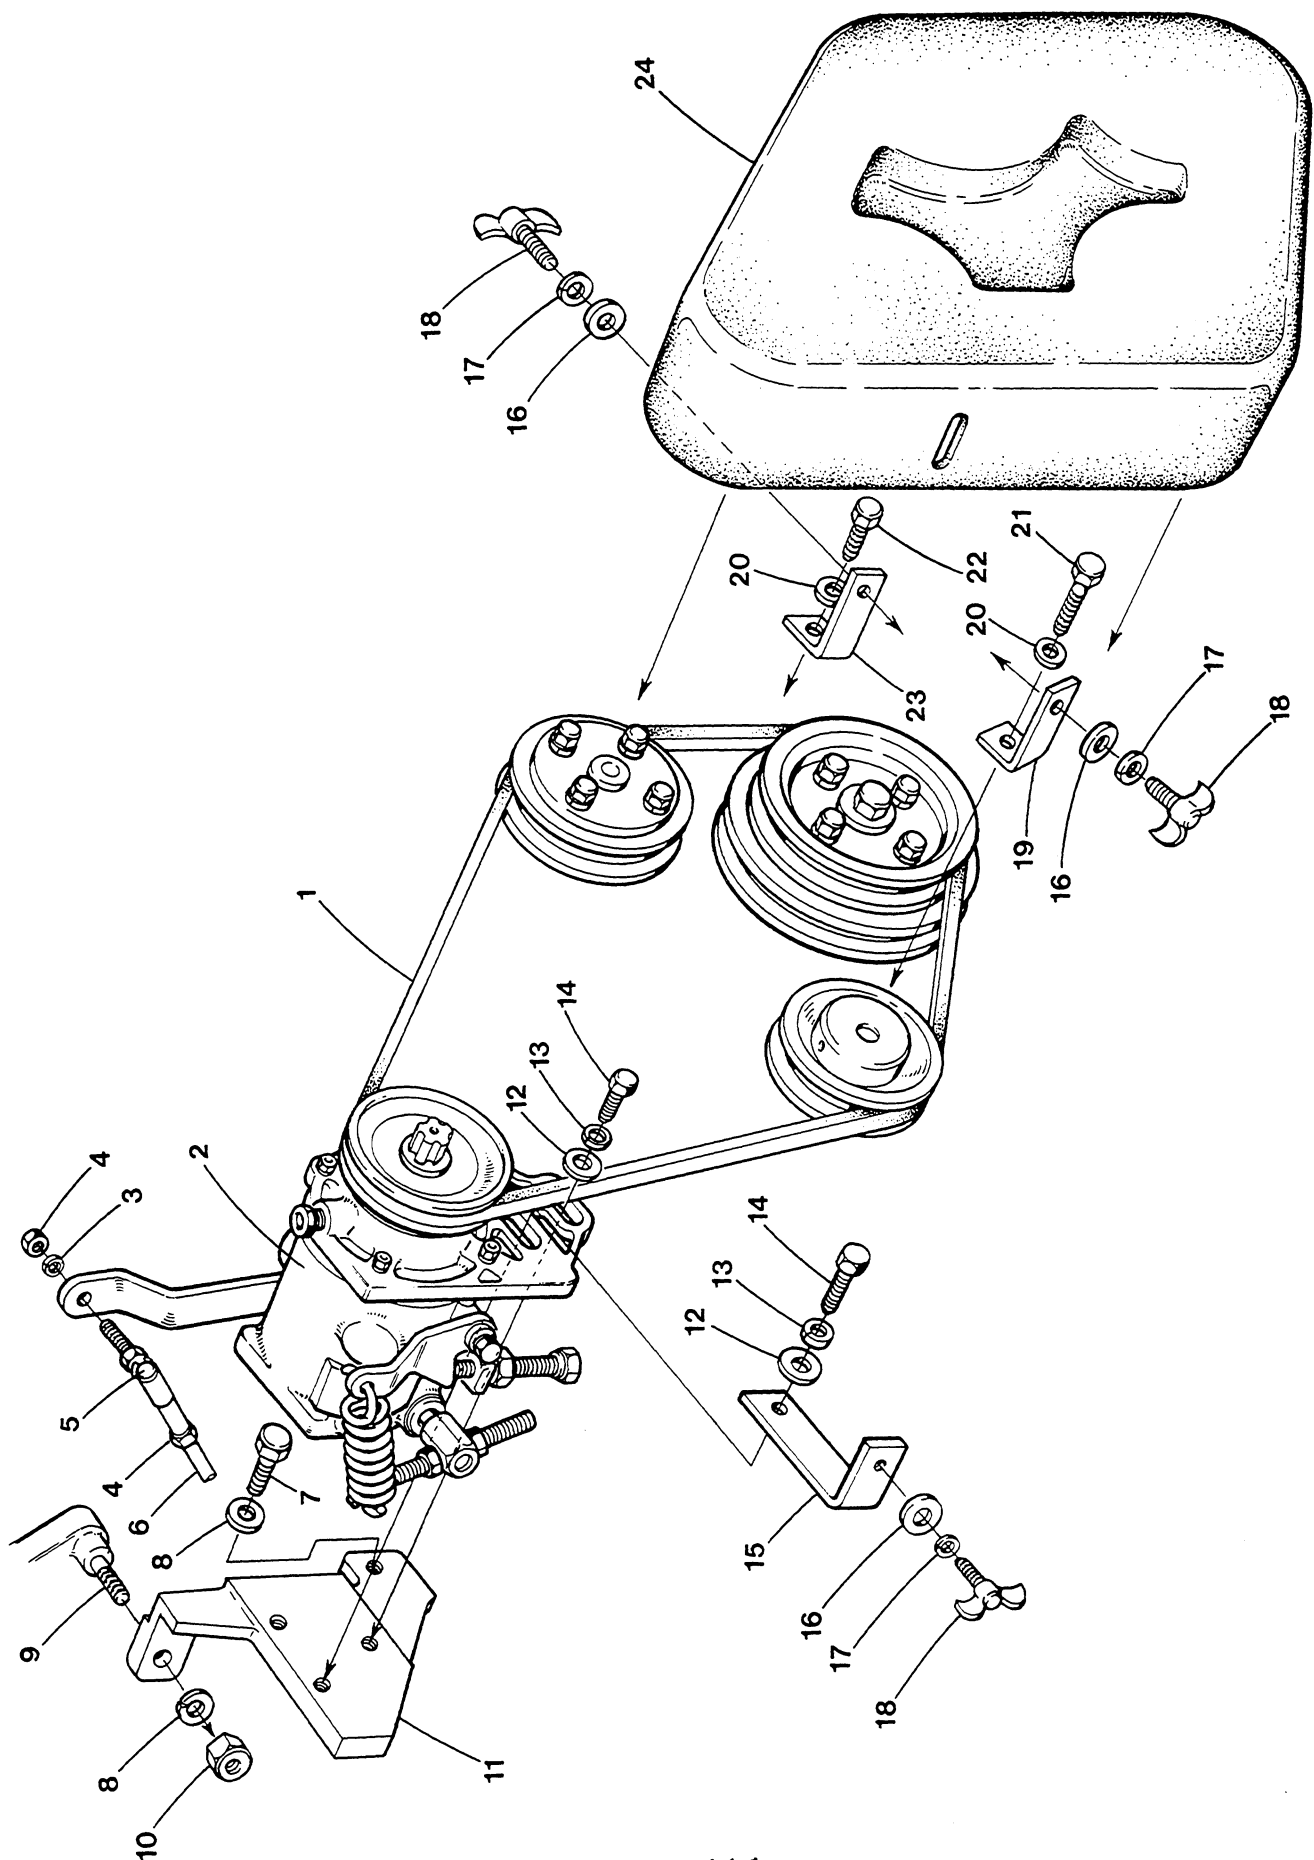

4.5 BCG - 7.0 BCG GENERATOR - LUBE OIL PUMP

REF	PN	NAME	REMARKS	QUAN
1	037945	O-RING	PUMP OUTLET	1
2	038734	SCREW		1
3	037913	COVER	OIL PUMP	1
4	037912	ROTOR	OIL PUMP	1
5	037917	GASKET	OIL PUMP	1
6	037918	DIPSTICK		1
7	035801	CAPSCREW	M 8 X 16 JIS 4 INCL LOCKWASHER & WASHER	1
8-1	037874	TUBE	DIPSTICK PUMP 37911	1
8-2	041623	TUBE	DIPSTICK PUMP 41638	1
9	037977	O-RING		1
10	037914	VALVE	OIL RELIEF	1
11	035652	SPRING	OIL RELIEF VALVE	1
12	035586	RETAINER	OIL RELIEF VALVE	1
13	038735	PIN	COTTER	1
14	035785	CAPSCREW	M 6 X 12 JIS 6 INCLUDING LOCKWASHER	1
15	037915	STRAINER	OIL PICKUP	1
16	036211	NUT	M 6 JIS-FLANGE	2
17	037916	GASKET	STRAINER TO PUMP	1
18	035683	STUD	M 6 X 16	2
19	035794	CAPSCREW	M 8 X 30 JIS 6 INCLUDING LOCKWASHER	2
20	037949	SEAL	OIL	1
21	038723	BOLT	OIL PUMP	1
22	038728	PLUG		1
23	037946	SEAL	DUST	2
24-1	037911	PUMP	OIL ASSEMBLY 4.5 BCG TO 0S12412	1
24-2	041638	PUMP	OIL ASSEMBLY 4.5 BCG FROM 0S12413	1
24-3	037911	PUMP	OIL ASSEMBLY 7.0 BCG TO 1S56257	1
24-4	041638	PUMP	OIL ASSEMBLY 7.0 BCG FROM 1S56258	1
25	038727	PLUG		1

4.5 BCG - 7.0 BCG GENERATOR - GOVERNOR - BELT - BELT GUARD