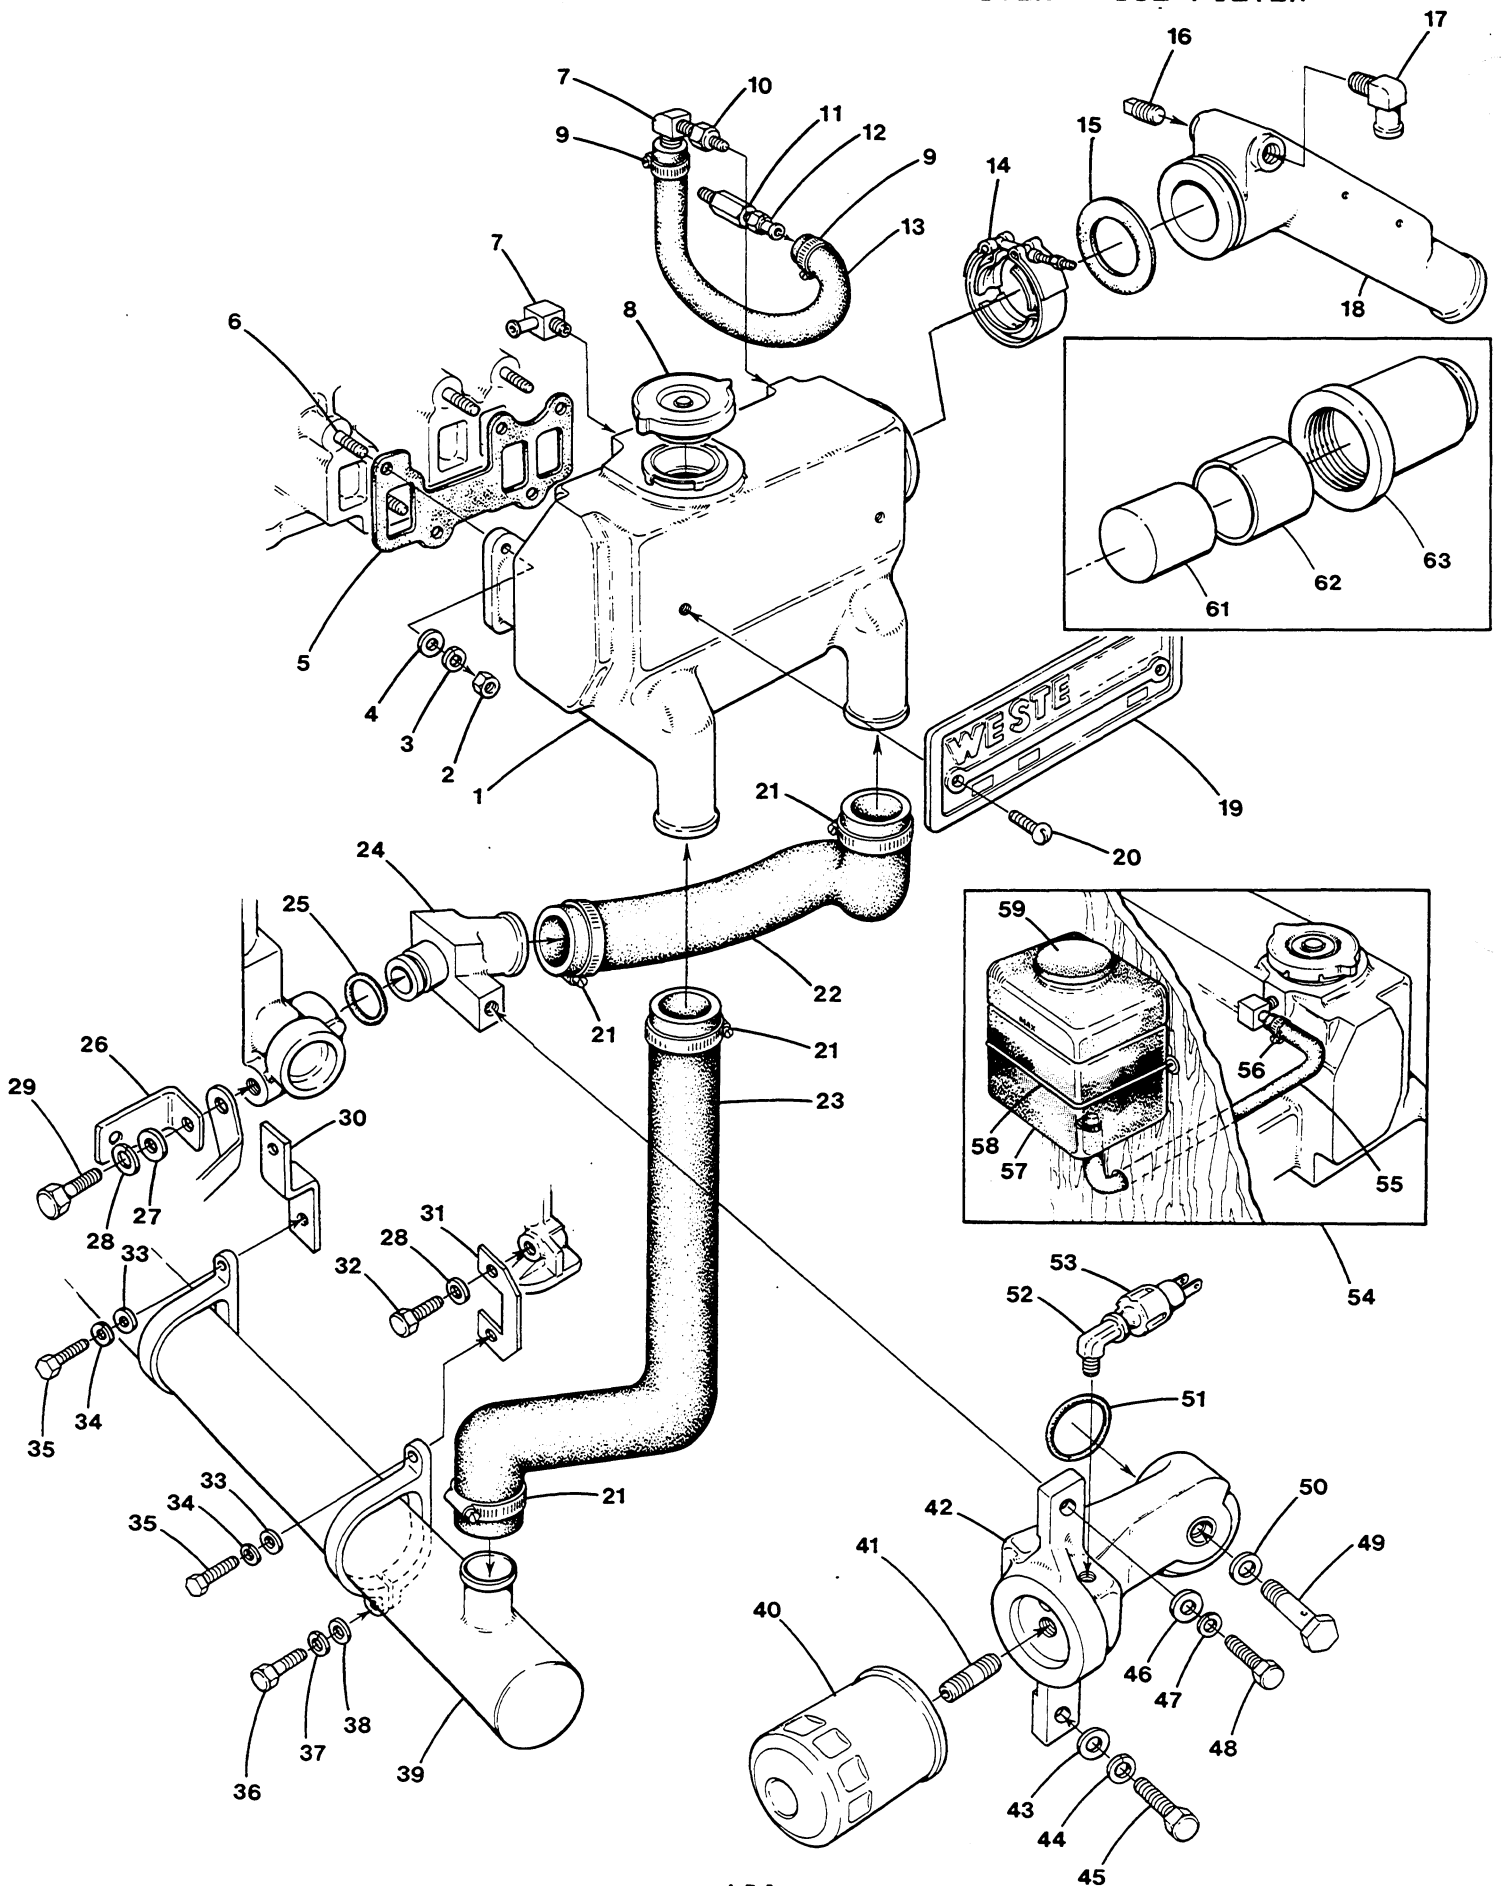

4.5 BCG - 7.0 BCG GENERATOR - COOLING SYSTEM - OIL FILTER

REF	PN	NAME	REMARKS	QUAN
1	037320	MANIFOLD	EXHAUST	1
2	018242	NUT	M 8 DIN 934	5
3	031786	LOCKWASHER	M 8 DIN 127	5
4	031787	WASHER	M 8 DIN 125	5
5	037983	GASKET	EXHAUST MANIFOLD TO HEAD	1
6	015830	STUD	M 8 X 25 DIN 939	5
7	024907	ELBOW	1/8NPT TO 5/16" HOSE	2
8	024306	CAP	PRESSURE	1
9	024906	CLAMP	HOSE 6	2
10	013339	ADAPTER	1/8NPT	1
11	024844	ADAPTER	1/8BSPT TO 1/8NPT	1
12	021448	CONNECTOR	MALE 1/8NPT TO HOSE	1
13	035435	HOSE	5/16 ID - INCHES REQUIRED	7
14	036541	CLAMP	EXHAUST ELBOW	1
15	036425	GASKET	EXHAUST ELBOW	1
16	035747	PLUG	1/2NPT BRASS	1
17	036616	ELBOW	1/2NPT TO 1" HOSE	1
18	037402	ELBOW KIT	WATER INJECTED EXHAUST INCL REF 14-18	1
19	036809	NAMEPLATE		1
20	031935	SCREW	8-32 X 1/4 OVAL HEAD SS	2
21	021878	CLAMP	HOSE 20	4
22	037607	HOSE	MANIFOLD TO FRESH WATER PUMP	1
23	037381	HOSE	MANIFOLD TO EXCHANGER	1
24	037252	ELBOW	FRESH WATER PUMP INLET	1
25	037249	O-RING		1
26	037829	BRACKET	BELT GUARD	1
27	031787	WASHER	M 8 DIN 125	1
28	031786	LOCKWASHER	M 8 DIN 127	2
29	016789	CAPSCREW	M 8 X 16 DIN 933	1
30	037351	BRACKET	EXCHANGER	1
31	037352	BRACKET	EXCHANGER	1
32	021558	CAPSCREW	M 8 X 35 DIN 933	1
33	031759	WASHER	FLAT 5/16	2
34	031758	LOCKWASHER	5/16	2
35	031555	CAPSCREW	5/16NC X 1	2
36	031506	CAPSCREW	1/4NC X 1-1/4	2
37	031752	LOCKWASHER	1/4	2
38	031753	WASHER	FLAT 1/4	2
39-1	037562	EXCHANGER	HEAT 4.5 BCG	1
39-2	037772	EXCHANGER	HEAT 7.0 BCG	1

4.5 BCG - 7.0 BCG GENERATOR - COOLING SYSTEM - OIL FILTER