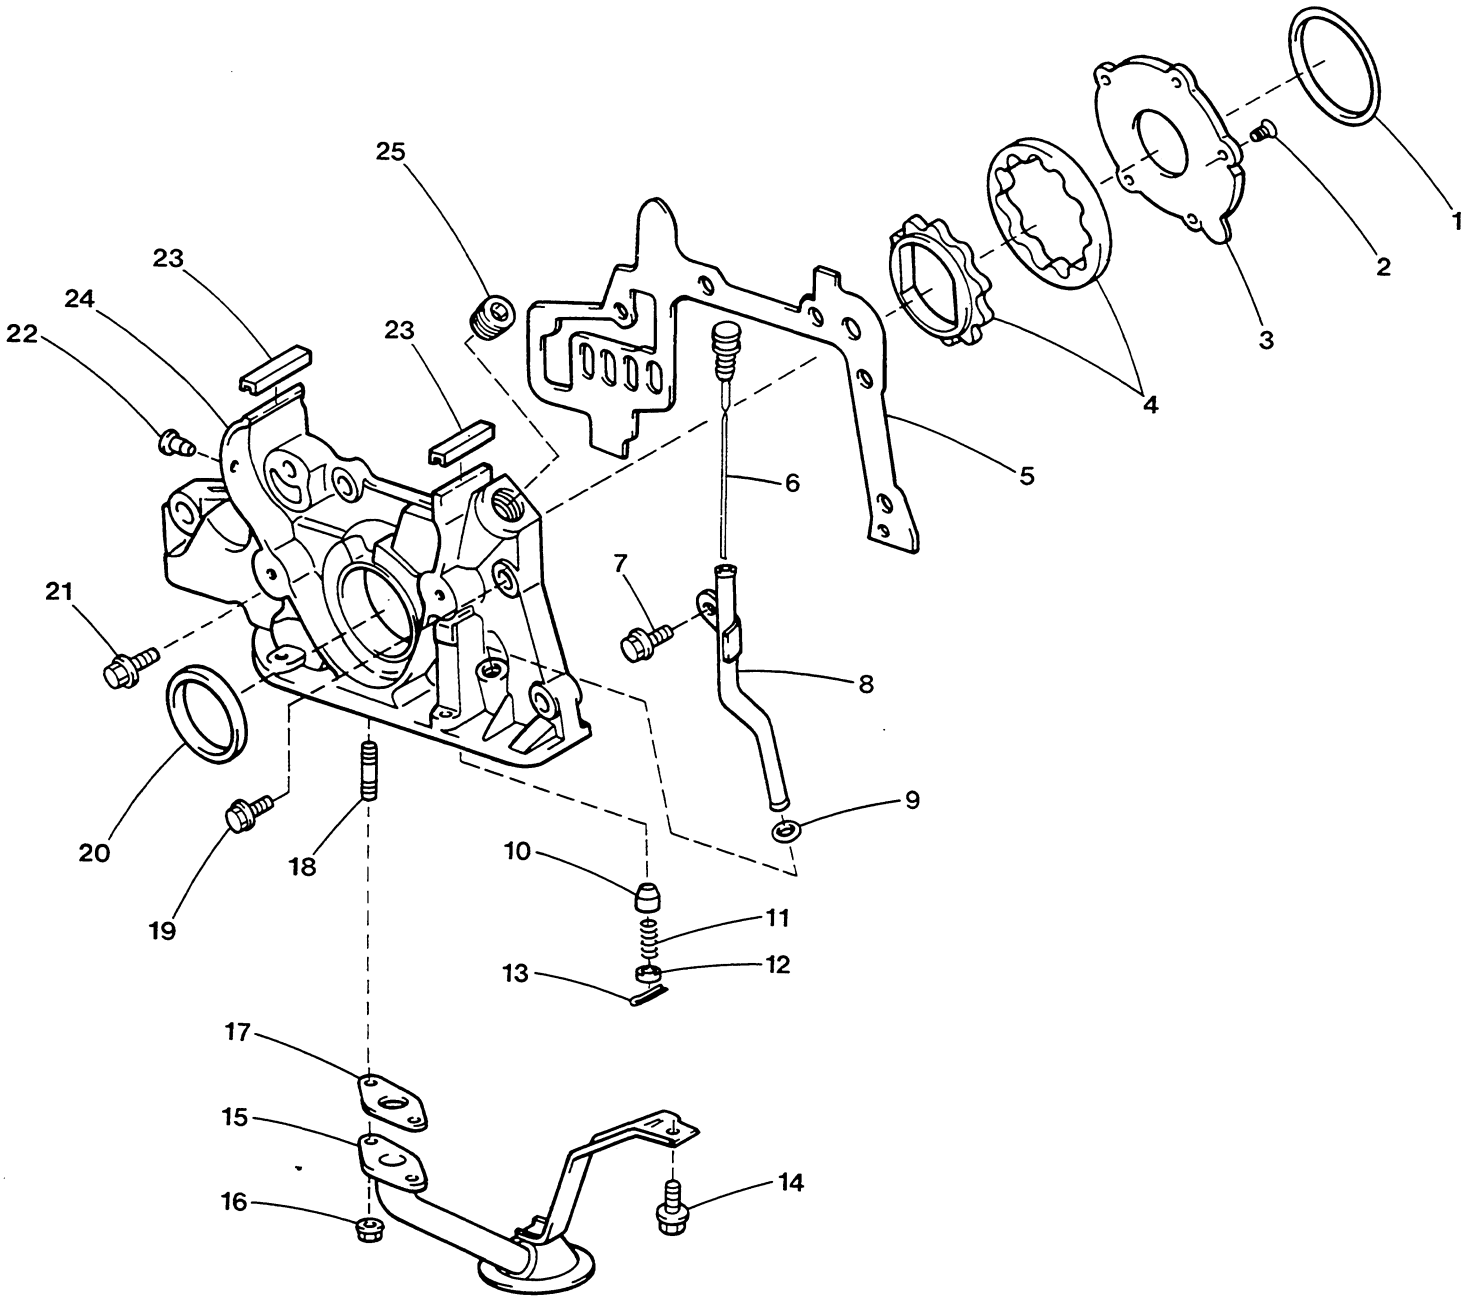

4.5 BCG - 7.0 BCG GENERATOR - LUBE OIL PUMP

4.5 BCG - 7.0 BCG GENERATOR - LUBE OIL PUMP

REF	PN	NAME	REMARKS	QUAN
1	037945	O-RING	PUMP OUTLET	1
2	038734	SCREW		1
3	037913	COVER	OIL PUMP	1
4	037912	ROTOR	OIL PUMP	1
5	037917	GASKET	OIL PUMP	1
6	037918	DIPSTICK		1
7	035801	CAPSCREW	M 8 X 16 JIS 4 INCL LOCKWASHER & WASHER	1
8-1	037874	TUBE	DIPSTICK PUMP 37911	1
8-2	041623	TUBE	DIPSTICK PUMP 41638	1
9	037977	O-RING		1
10	037914	VALVE	OIL RELIEF	1
11	035652	SPRING	OIL RELIEF VALVE	1
12	035586	RETAINER	OIL RELIEF VALVE	1
13	038735	PIN	COTTER	1
14	035785	CAPSCREW	M 6 X 12 JIS 6 INCLUDING LOCKWASHER	1
15	037915	STRAINER	OIL PICKUP	1
16	036211	NUT	M 6 JIS-FLANGE	2
17	037916	GASKET	STRAINER TO PUMP	1
18	035683	STUD	M 6 X 16	2
19	035794	CAPSCREW	M 8 X 30 JIS 6 INCLUDING LOCKWASHER	2
20	037949	SEAL	OIL	1
21	038723	BOLT	OIL PUMP	1
22	038728	PLUG		1
23	037946	SEAL	DUST	2
24-1	037911	PUMP	OIL ASSEMBLY 4.5 BCG TO 0S12412	1
24-2	041638	PUMP	OIL ASSEMBLY 4.5 BCG FROM 0S12413	1
24-3	037911	PUMP	OIL ASSEMBLY 7.0 BCG TO 1S56257	1
24-4	041638	PUMP	OIL ASSEMBLY 7.0 BCG FROM 1S56258	1
25	038727	PLUG		1