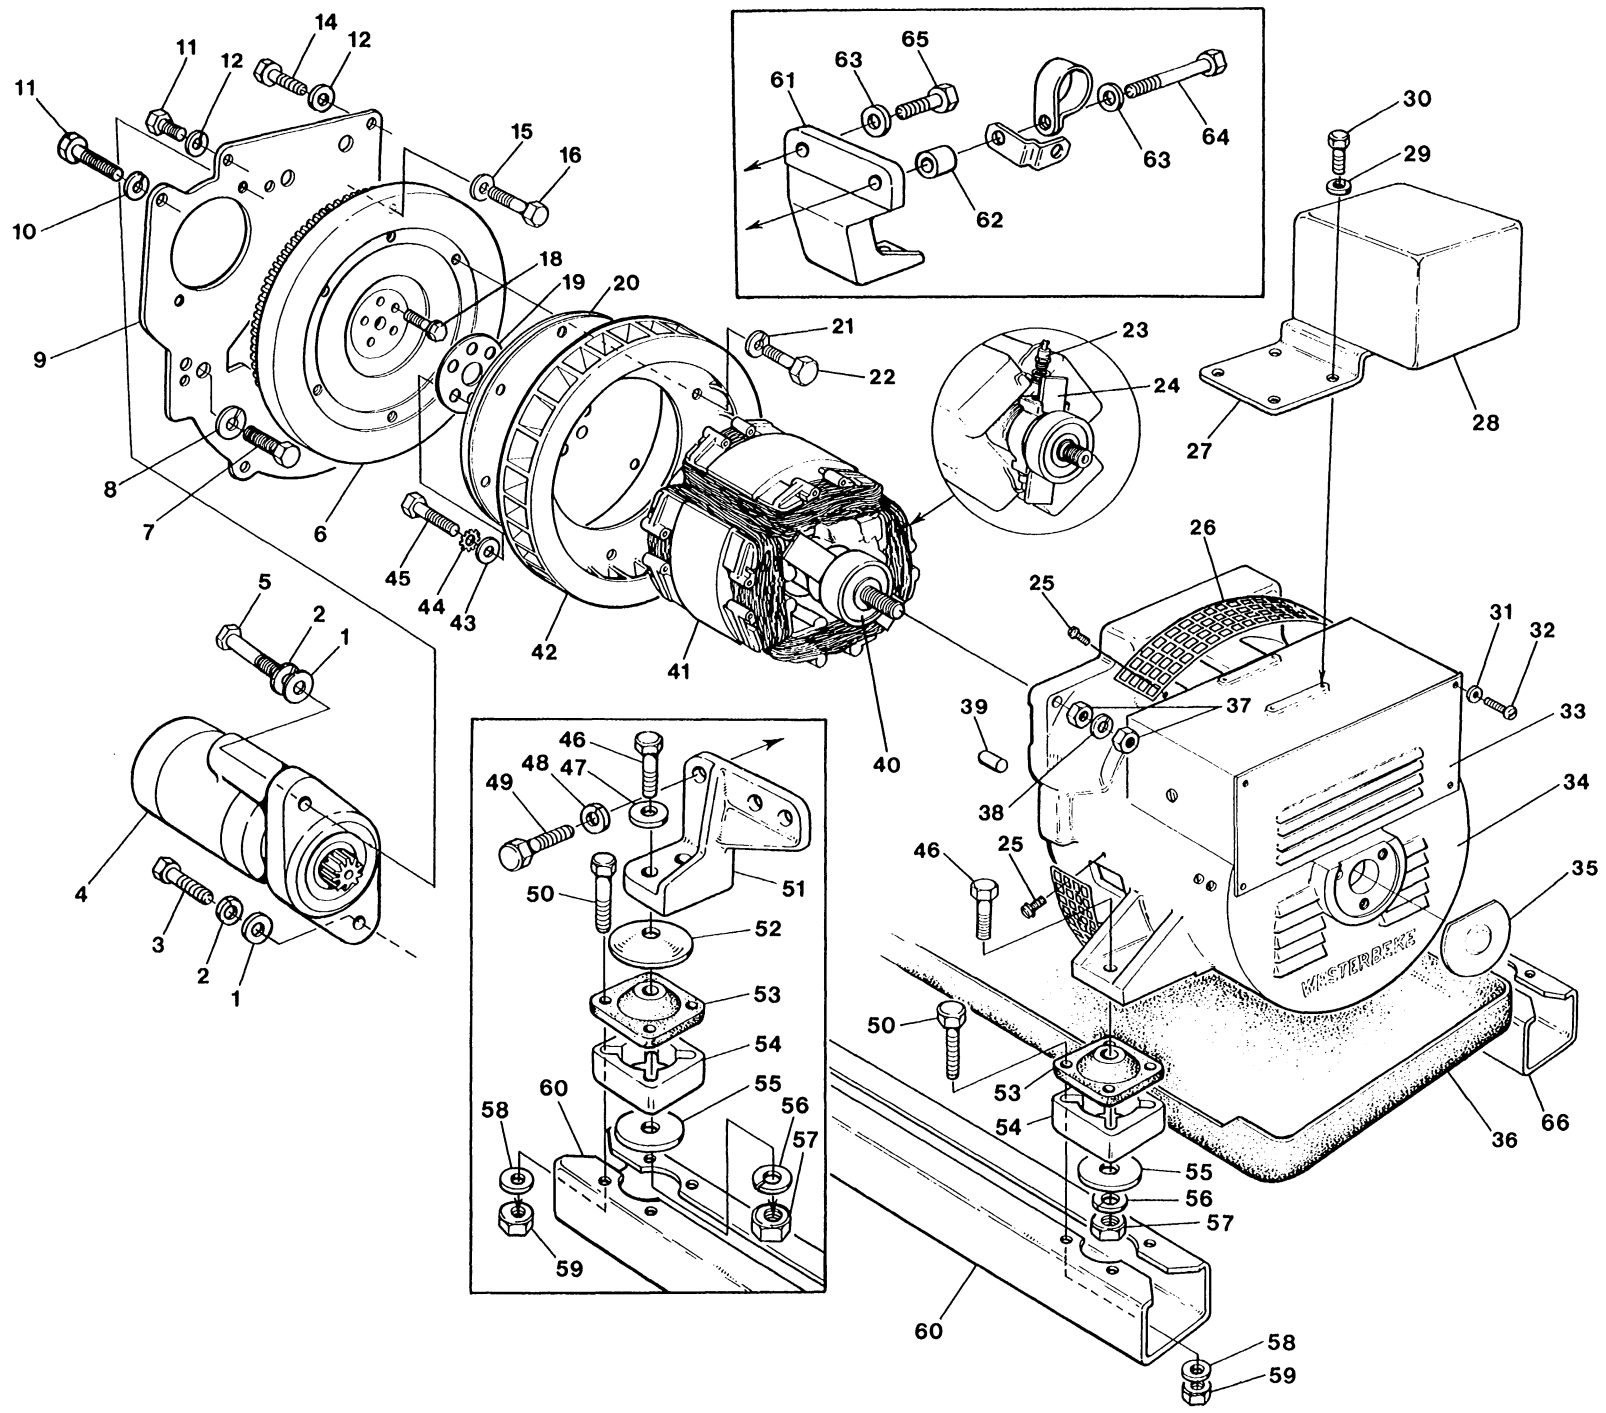

4.5 BCG - 7.0 BCG GENERATOR - BACK END - GENERATOR - MOUNTS

4.5 BCG - 7.0 BCG GENERATOR - BACK END - GENERATOR - MOUNTS

REF	PN	NAME	REMARKS	QUAN
1	031789	WASHER	M10 DIN 125	2
2	019262	LOCKWASHER	M10 DIN 127	2
3	034590	CAPSCREW	M10 X 40 DIN 933	1
4	034552	MOTOR	STARTER 12 VDC	1
5	034589	CAPSCREW	M10 X 30 DIN 933	1
6-1	036410	FLYWHEEL	BALANCED WITH RING GEAR	1
6-2	032996	GEAR	RING	1
7	024959	CAPSCREW	M12 X 1.25 X 25 DIN 961	3
8	031792	LOCKWASHER	M12 DIN 127	3
9	036408	PLATE	BACK	1
10	019262	LOCKWASHER	M10 DIN 127	1
11	034833	CAPSCREW	M10 X 60 DIN 912	1
12	019262	LOCKWASHER	M10 DIN 127	5
13	013629	CAPSCREW	M10 X 25 DIN 933	3
14	034589	CAPSCREW	M10 X 30 DIN 933	2
15	031786	LOCKWASHER	M 8 DIN 127	2
16	017196	CAPSCREW	M 8 X 20 DIN 933	2
18	036588	BOLT	FLYWHEEL	6
19	035928	PLATE	DRIVE DISC TO ARMATURE	1
20	035927	DISC	DRIVE	2
21	031786	LOCKWASHER	M 8 DIN 127	8
22	017196	CAPSCREW	M 8 X 20 DIN 933	8
23		DIODE	SEE REF 24	2
24	035971	BRIDGE	DIODE ASSEMBLY	1
25	031933	SCREW	M 5 X 10 DIN 85A	2
26	035974	GUARD	AIR	1
27	037824	BRACKET	PANEL MOUNT-INCLUDED WITH PANEL ASSEMBLY	1
28		PANEL	BOX AND HARNESS-SEE CONTROL PANEL PAGE	1
29	031783	LOCKWASHER	M 6 DIN 127	4
30	031825	CAPSCREW	M 6 X 12 DIN 933	4
31	031914	LOCKWASHER	M 5 DIN 6797A	4
32	031918	SCREW	M 5 X 10 DIN 84A	4
33-1	035984	COVER	4.5 BCG	1
33-2	035975	COVER	7.0 BCG	1
34- 1	037429	GENERATOR	ASSEMBLY 4.5 BCG	1
34- 2	037438	GENERATOR	ASSEMBLY 7.0 BCG 60/50HZ	1
34- 3	038001	GENERATOR	ASSEMBLY 7.0 BCGA 60HZ ONLY NLA	1
34- 4	035983	HOUSING	INCLUDING STATOR 4.5 BCG TO 20245 NLA	1
34- 5	041218	HOUSING	INCLUDING STATOR 4.5 BCG FROM 20246	1
34- 6	035973	HOUSING	INCLUDING STATOR 7.0 BCG 60/50HZ	1
34- 7	038752	HOUSING	INCLUDING STATOR 7.0 BCGA 60HZ ONLY	1
34- 8	037721	STATOR	4.5 BCG TO 20245 NLA	1
34- 9	041216	STATOR	4.5 BCG FROM 20246	1
34-10	037722	STATOR	7.0 BCG 60/50HZ	1
34-11	038753	STATOR	7.0 BCGA 60HZ ONLY	1
35	034182	COVER	PTO	1
36	036377	DRIPTRAY		1