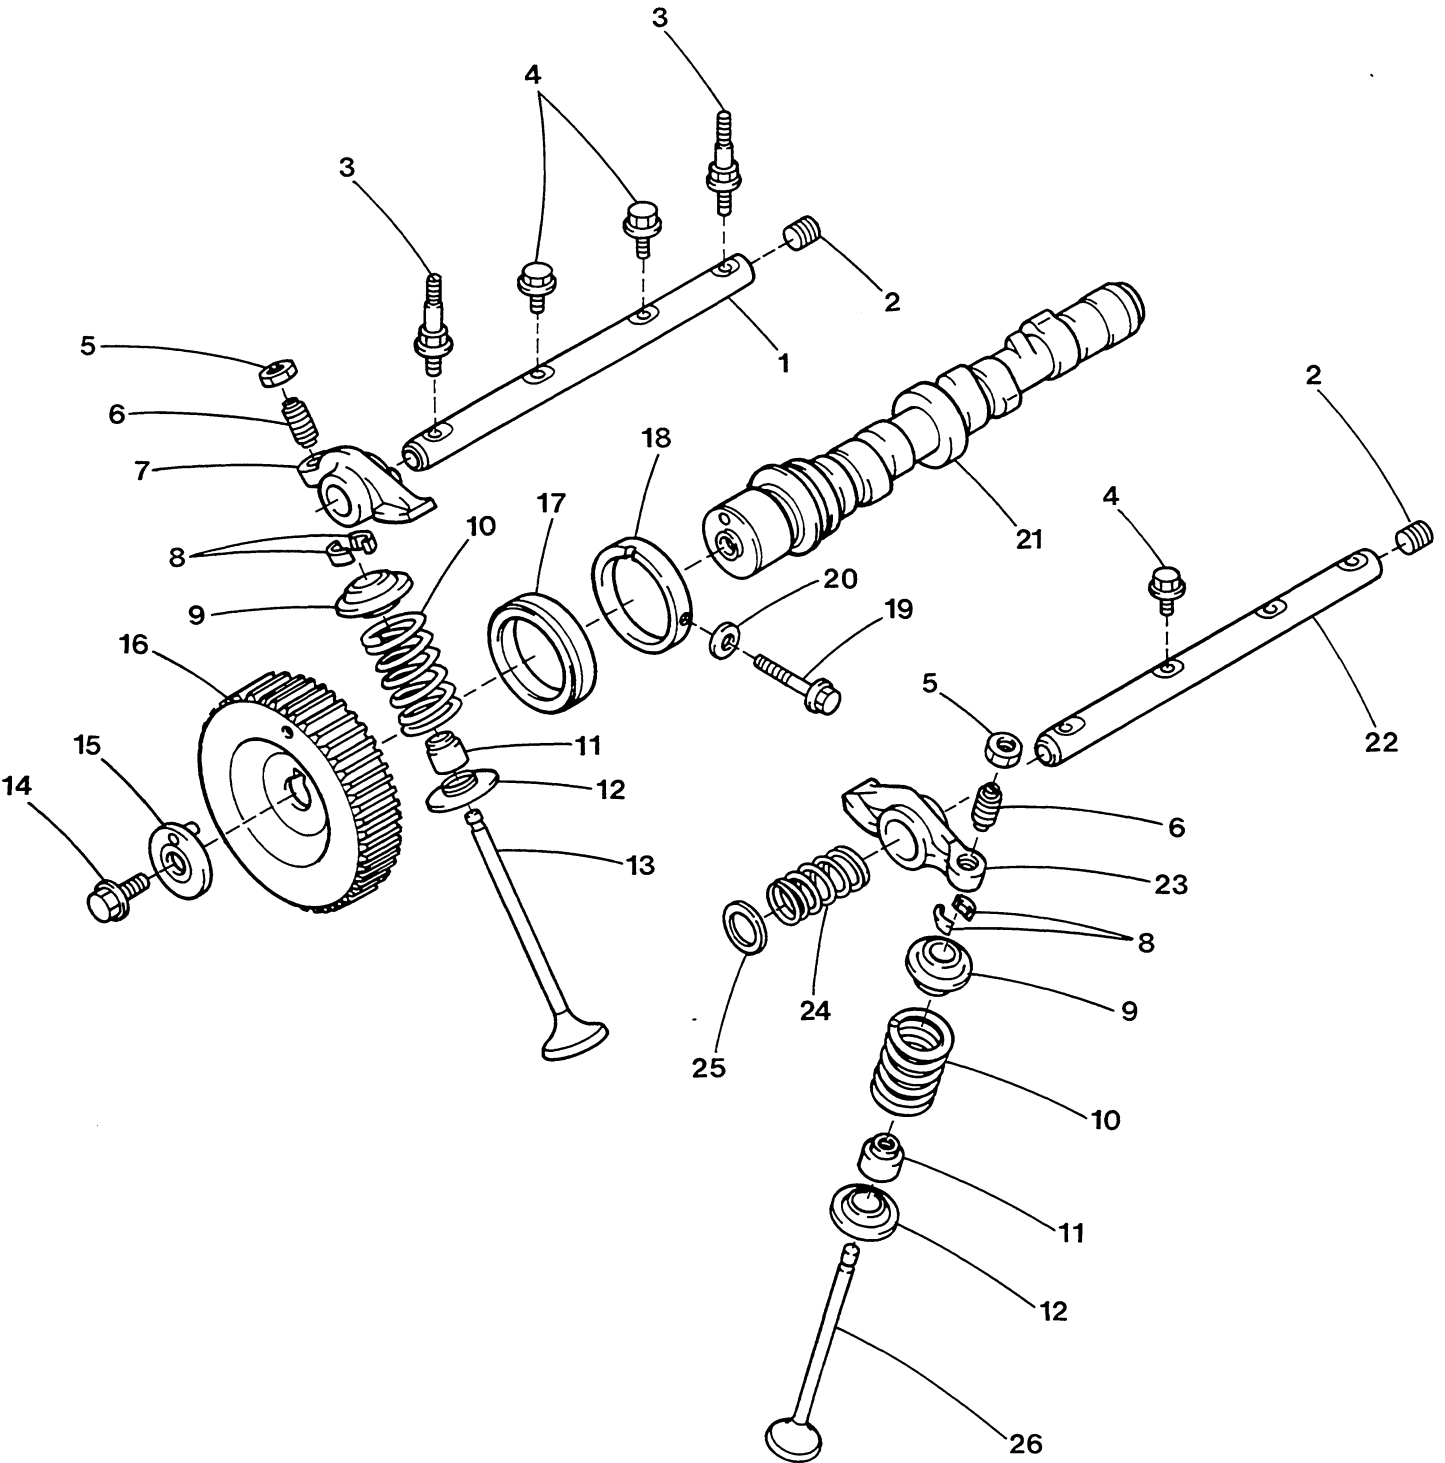

4.5 BCG - 7.0 BCG GENERATOR - CAMSHAFT - ROCKER SHAFT

4.5 BCG - 7.0 BCG GENERATOR - CAMSHAFT - ROCKER SHAFT

REF	PN	NAME	REMARKS	QUAN
1	037909	SHAFT	ROCKER INCLUDING PLUGS-INTAKE	1
2	037976	PLUG	ROCKER SHAFT	4
3	038722	STUD	ROCKER SHAFT	2
4	038720	BOLT	ROCKER SHAFT	6
5	035813	NUT	ROCKER ADJUSTING SCREW	6
6	037967	SCREW	ROCKER ADJUSTING	6
7	037908	ROCKER	INTAKE	3
8	037966	COLLET	VALVE SPRING	12
9	037906	SEAT	VALVE SPRING UPPER	6
10	037962	SPRING	VALVE	6
11	037965	SEAL	VALVE STEM OIL	6
12	037905	SEAT	VALVE SPRING LOWER	6
13-1	037903	VALVE	INTAKE 4.5 BCG	3
13-2	038559	VALVE	INTAKE 7.0 BCG	3
14	036215	CAPSCREW	M10 X 1.25 X 25 JIS-FLANGE	1
15	038726	WASHER	PULLEY	1
16-1	037900	PULLEY	TIMING BELT 4.5 BCG TO 0S09028	1
16-2	041636	PULLEY	TIMING BELT 4.5 BCG FROM 0S09029	1
16-3	037900	PULLEY	TIMING BELT 7.0 BCG TO 1S56257	1
16-4	041636	PULLEY	TIMING BELT 7.0 BCG FROM 1S56258	1
17-1	037950	SEAL	OIL 4.5 BCG TO 1S16095	1
17-2	041643	SEAL	OIL 4.5 BCG FROM 1S16096	1
17-3	037950	SEAL	OIL 7.0 BCG TO 1S56258	1
17-4	041643	SEAL	OIL 7.0 BCG FROM 1S56258	1
18-1	037901	PLATE	CAMSHAFT THRUST 4.5 BCG TO 0S09028	1
18-2	041637	PLATE	CAMSHAFT THRUST 4.5 BCG FROM 0S09029	1
18-3	037901	PLATE	CAMSHAFT THRUST 7.0 BCG TO 1S56257	1
18-4	041637	PLATE	CAMSHAFT THRUST 7.0 BCG FROM 1S56258	1
19	038729	BOLT	CAMSHAFT BEARING LOCK	1
20	037956	GASKET	CAMSHAFT BEARING LOCK	1
21-1	037897	CAMSHAFT	4.5 BCG TO 0S09028	1
21-2	041632	CAMSHAFT	4.5 BCG FROM 0S09029	1
21-3	038557	CAMSHAFT	7.0 BCG TO 1S56257	1
21-4	041651	CAMSHAFT	7.0 BCG FROM 1S56258	1
22	037910	SHAFT	ROCKER INCLUDING PLUGS-EXHAUST	1
23	037908	ROCKER	EXHAUST	3
24	037963	SPRING	ROCKER SHAFT	6
25	038725	WASHER		6
26-1	037904	VALVE	EXHAUST 4.5 BCG	3
26-2	038560	VALVE	EXHAUST 7.0 BCG	3