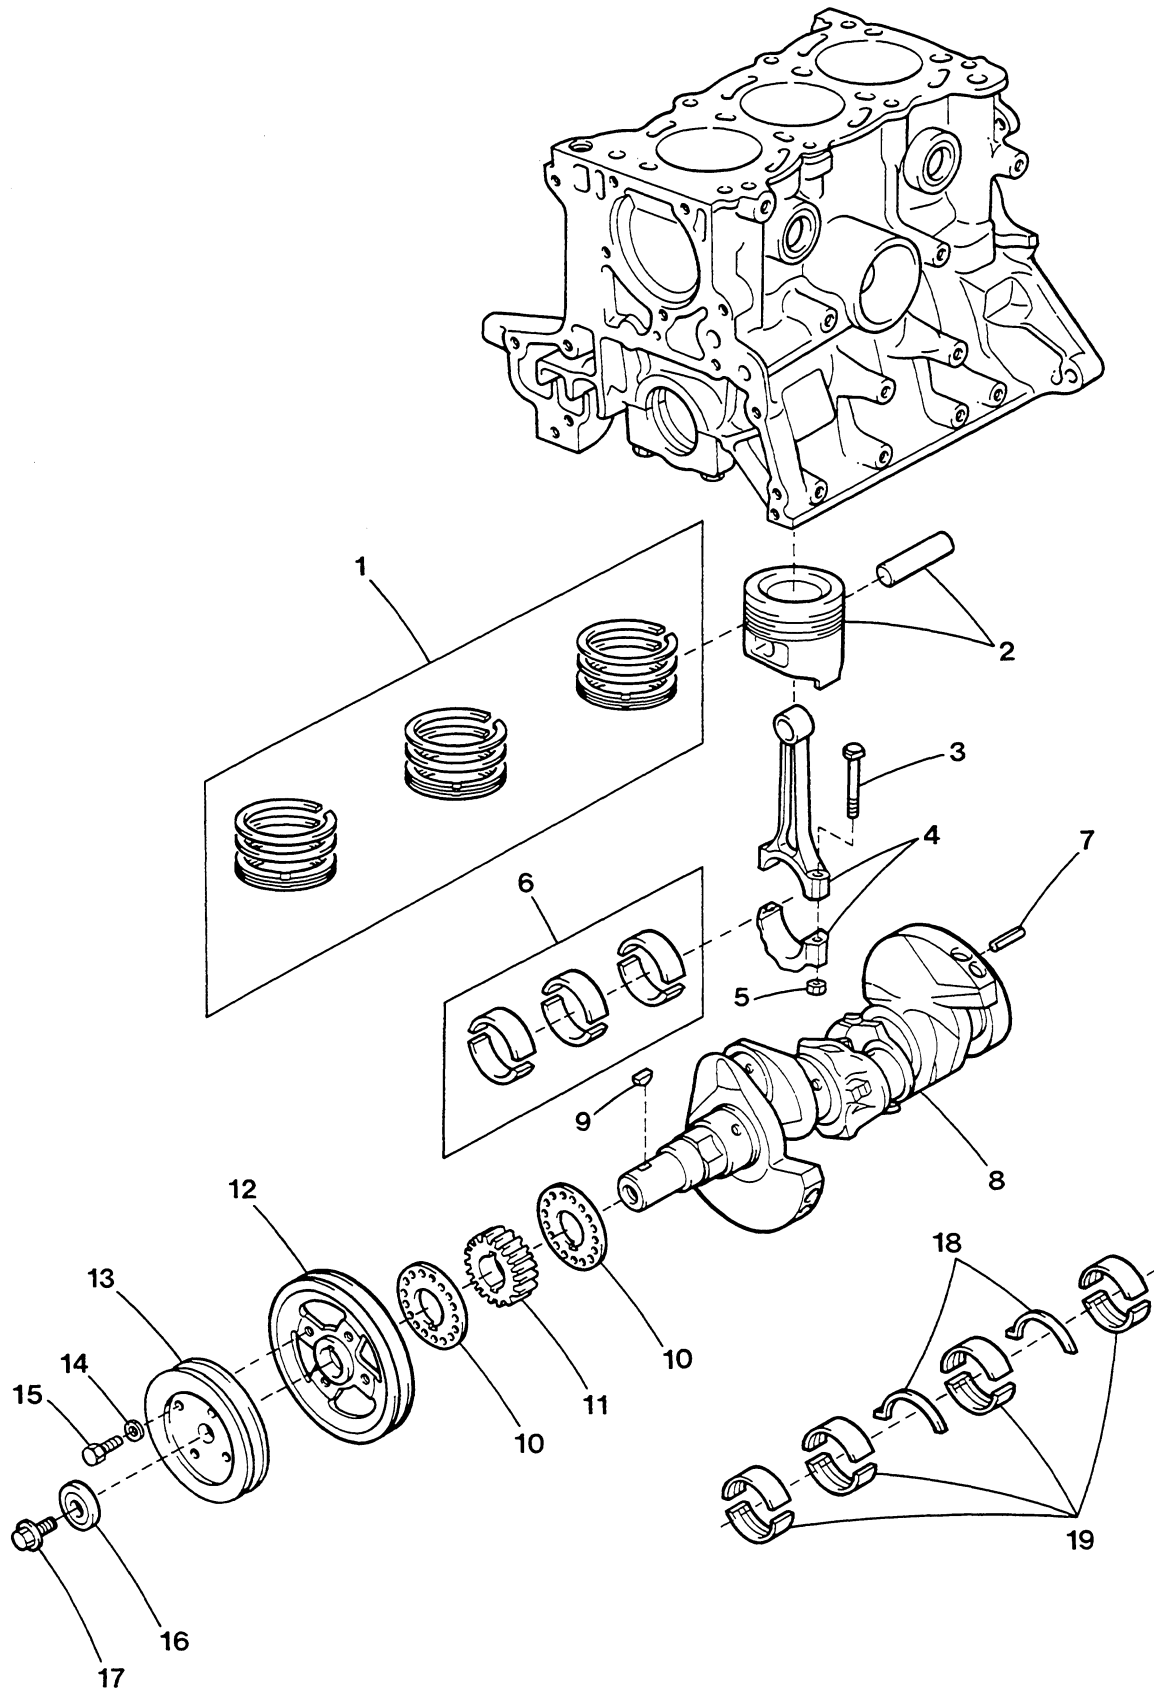

7.0 BCG GENERATOR - CRANKSHAFT - PISTONS