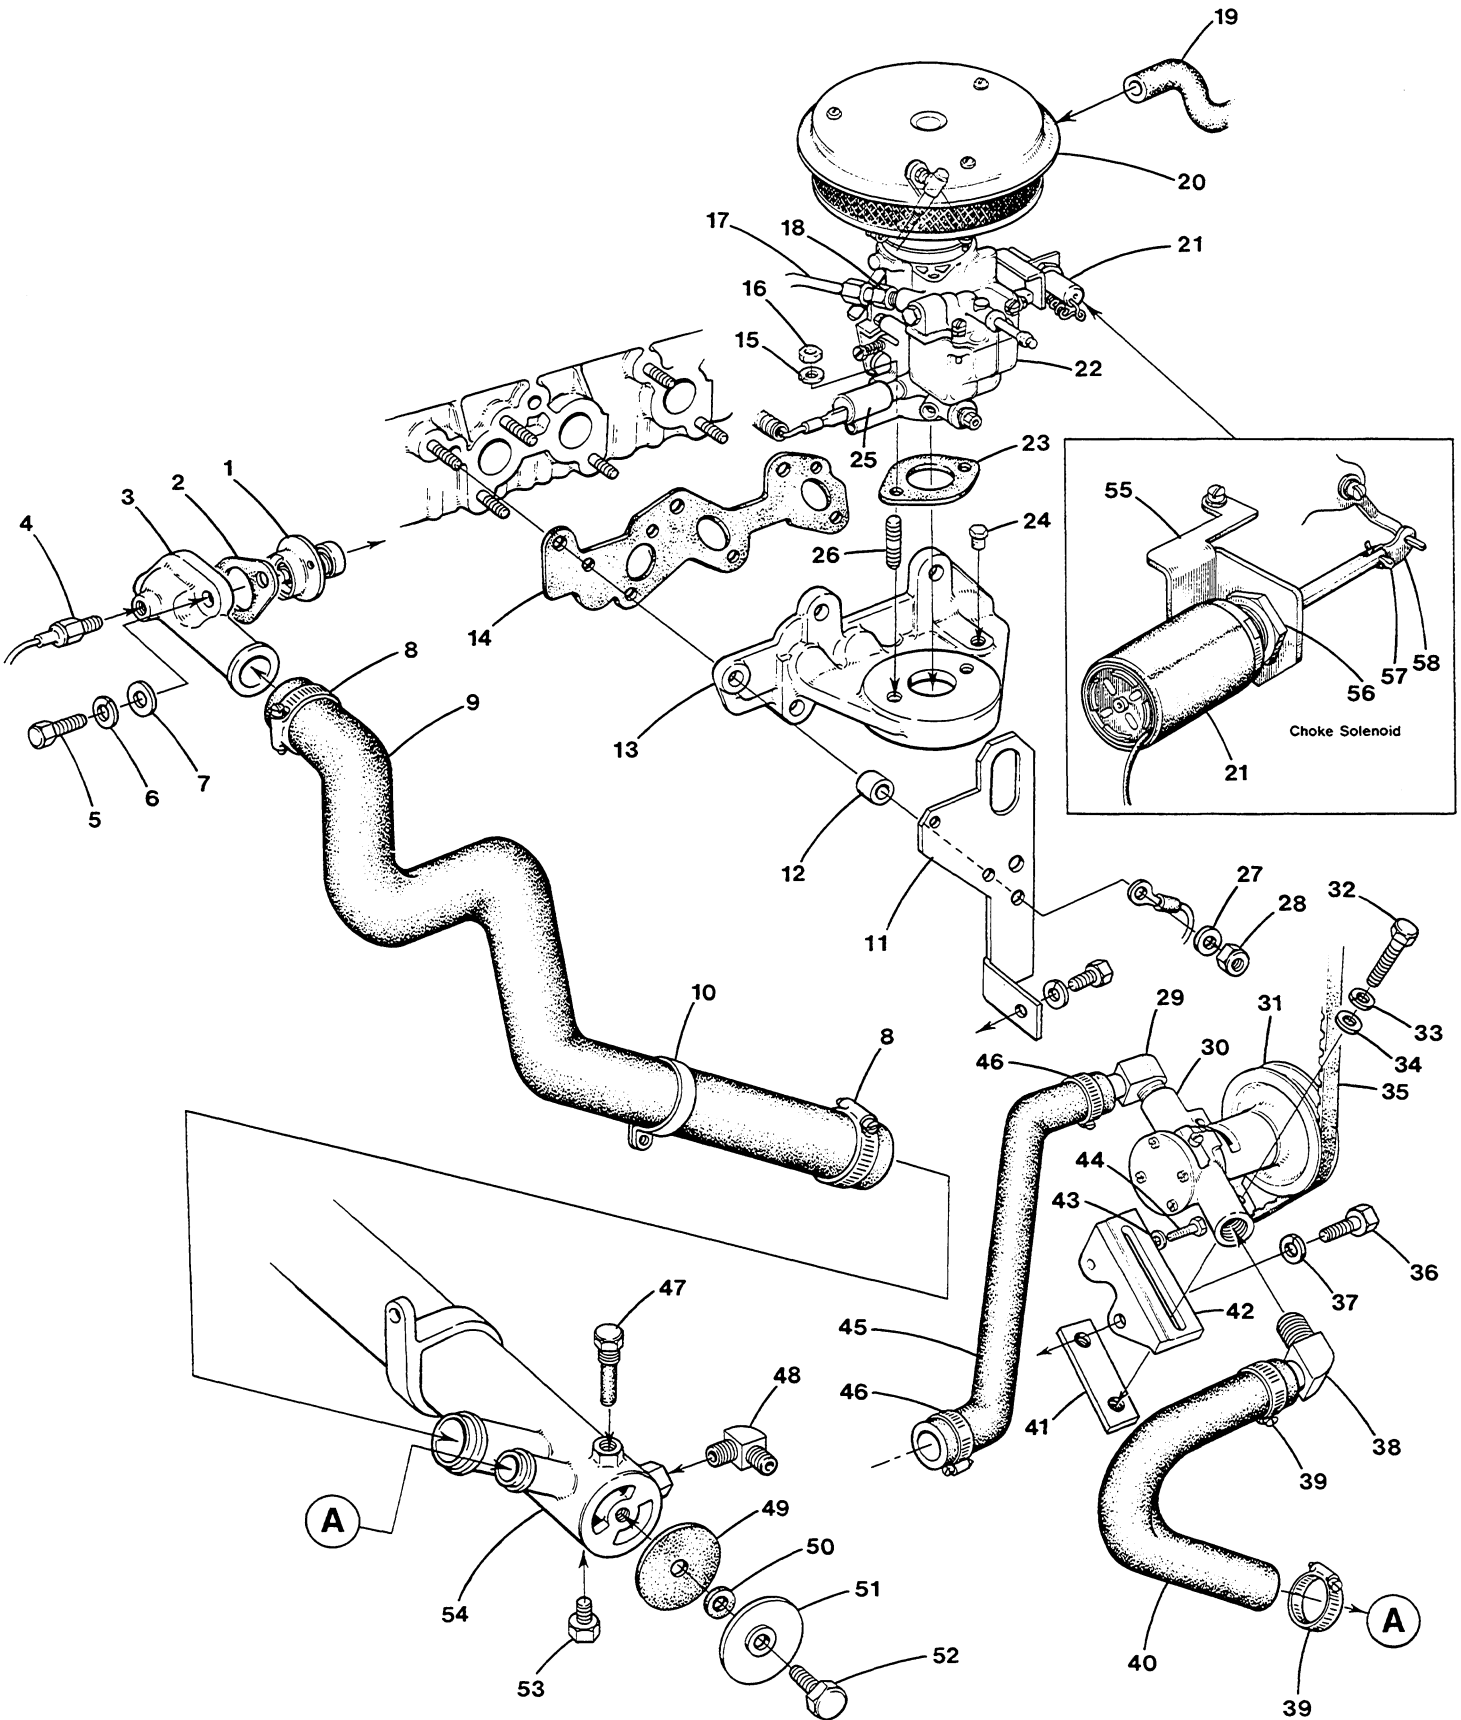

4.5 BCG - 7.0 BCG GENERATOR - FUEL SYSTEM - COOLING SYSTEM

4.5 BCG - 7.0 BCG GENERATOR - FUEL SYSTEM - COOLING SYSTEM

REF	PN	NAME	REMARKS	QUAN
1	037387	THERMOSTAT		1
2	037922	GASKET	THERMOSTAT	1
3	037376	HOUSING	THERMOSTAT	1
4-1	019369	PLUG	1/8NPT HEX HEAD BRASS	1
4-2	035109	SENDER	WATER TEMPERATURE-OPTIONAL	1
5	013630	CAPSCREW	M 8 X 25 DIN 933	2
6	031786	LOCKWASHER	M 8 DIN 127	2
7	031787	WASHER	M 8 DIN 125	2
8	021878	CLAMP	HOSE 20	2
9	037382	HOSE	THERMOSTAT TO EXCHANGER	1
10	035134	CLAMP	SUPPORT HOSE	1
11	037442	BRACKET	IGNITION COIL AND LIFTING EYE	1
12	034616	SPACER		1
13	037234	MANIFOLD	INTAKE	1
14	037982	GASKET	INTAKE MANIFOLD TO HEAD	1
15-1	031753	WASHER	FLAT 1/4	2
15-2	031752	LOCKWASHER	1/4	2
16	031750	NUT	1/4NC	2
17-1	038189	LINE	LIFT PUMP TO CARBURETOR 4.5 BCG	1
17-2	038190	LINE	LIFT PUMP TO CARBURETOR 7.0 BCG	1
18-1	019449	CONNECTOR	1/8NPT TO 1/4 TUBE INCL NUT & FERRULE	1
18-2	016676	NUT	COMPRESSION 1/4	1
18-3	011597	FERRULE	COMPRESSION 1/4	1
19	037793	HOSE	BREATHER	1
20	035289	ARRESTOR	FLAME	1
21	038038	SOLENOID	CHOKE	1
22-1	042067	CARBURETOR	4.5 BCG	1
22-2	038949	CARBURETOR	7.0 BCG	1
22-3	038090	FILTER	FUEL	1
22-4	038100	KIT	CARBURETOR REPAIR	1
23	035293	GASKET	CARBURETOR TO MANIFOLD	1
24	019369	PLUG	1/8NPT HEX HEAD BRASS	1
25-1	039624	SOLENOID	FUEL SHUTOFF	1
25-2	037846	WASHER	FUEL SHUTOFF SOLENOID	1
26	035337	STUD	1/4NC X 1-1/8	2
27-1	031787	WASHER	M 8 DIN 125	6
27-2	031786	LOCKWASHER	M 8 DIN 127	6
28	018242	NUT	M 8 DIN 934	6
29	036612	ELBOW	3/8NPT TO 1" HOSE	1
30	032617	PUMP	SEA WATER	1
31-1	035860	PULLEY	SEA WATER PUMP DRIVE	1
31-2	011357	SETSCREW	PULLEY LOCKING	1
32	031505	CAPSCREW	1/4NC X 1	2
33	031752	LOCKWASHER	1/4	2
34	031753	WASHER	FLAT 1/4	2
34-1	037830	BELT	4.5 BCG	1
35-2	035299	BELT	7.0 BCG	1
36	024954	CAPSCREW	M10 X 1.25 X 40 DIN 961	1
37	019262	LOCKWASHER	M10 DIN 127	1