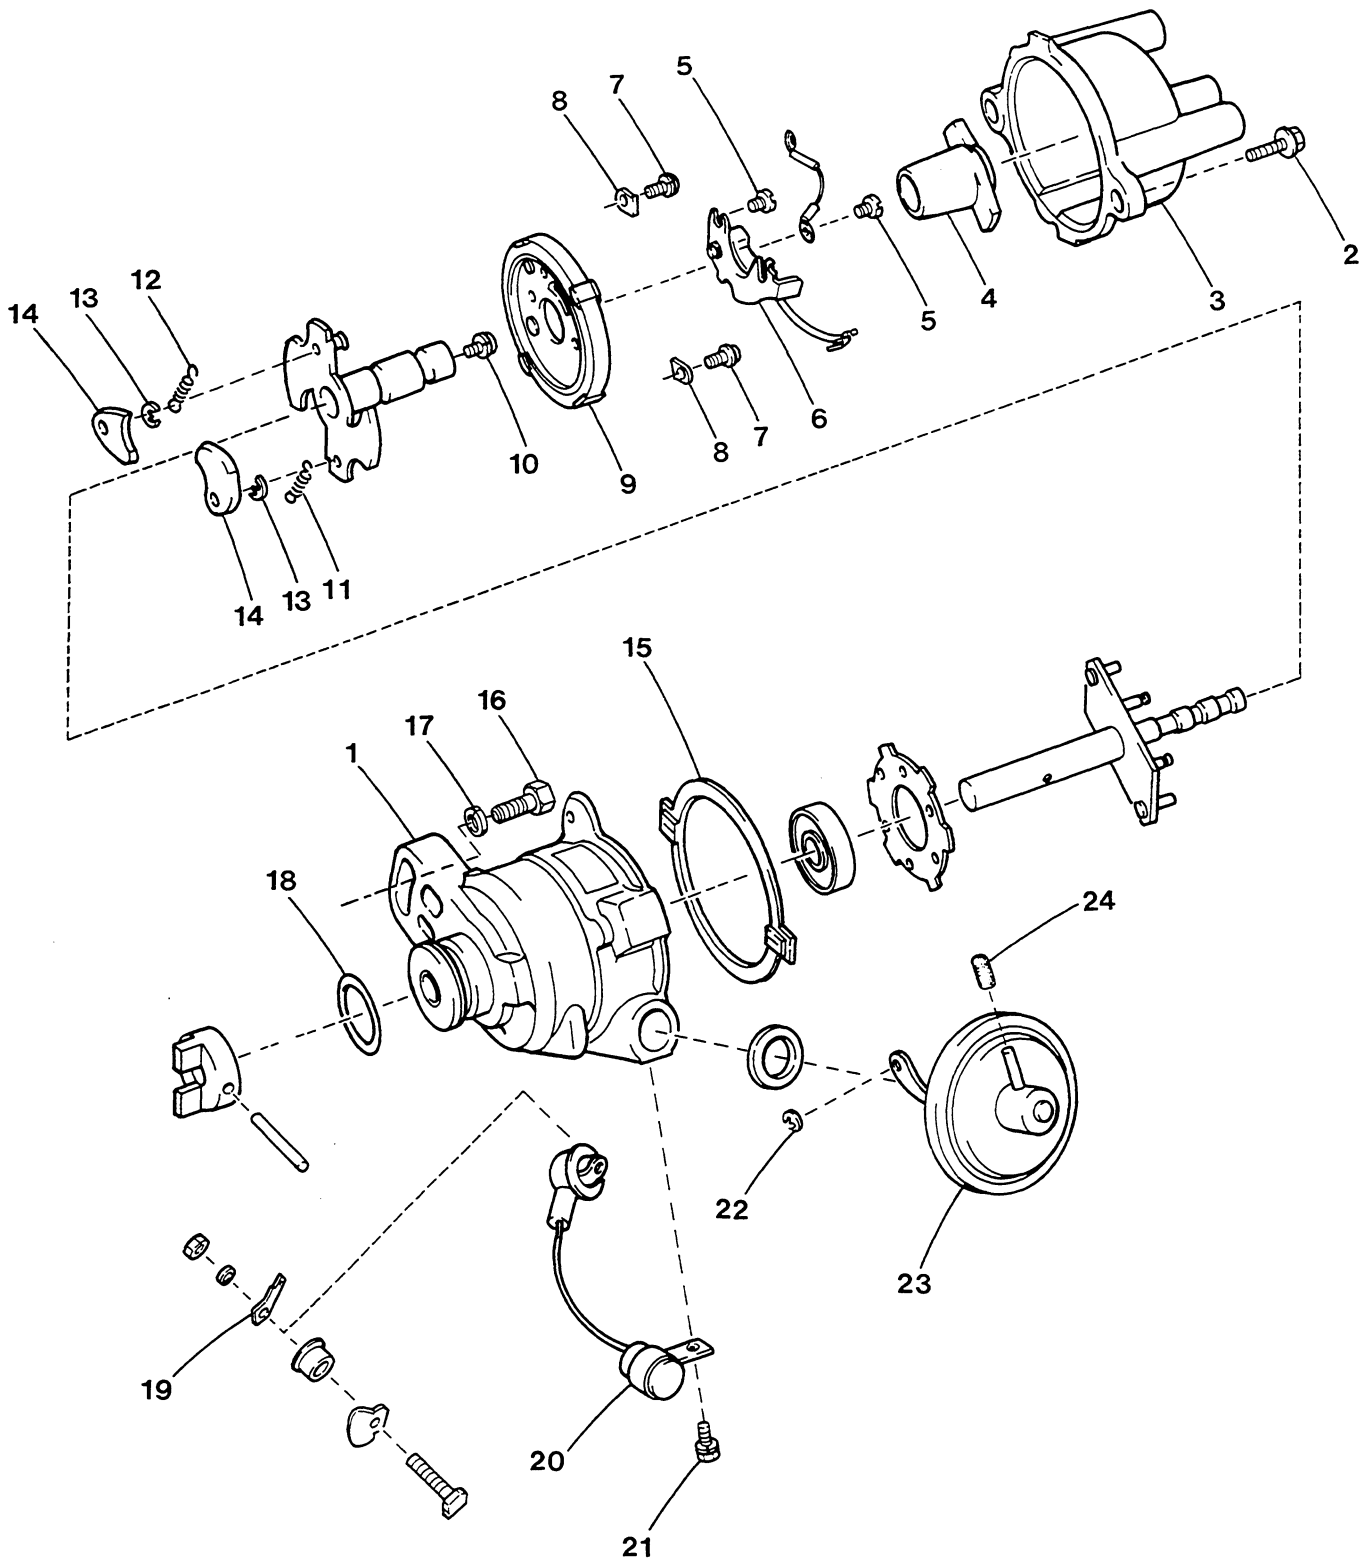

4.5 BCG - 7.0 BCG GENERATOR - DISTRIBUTOR