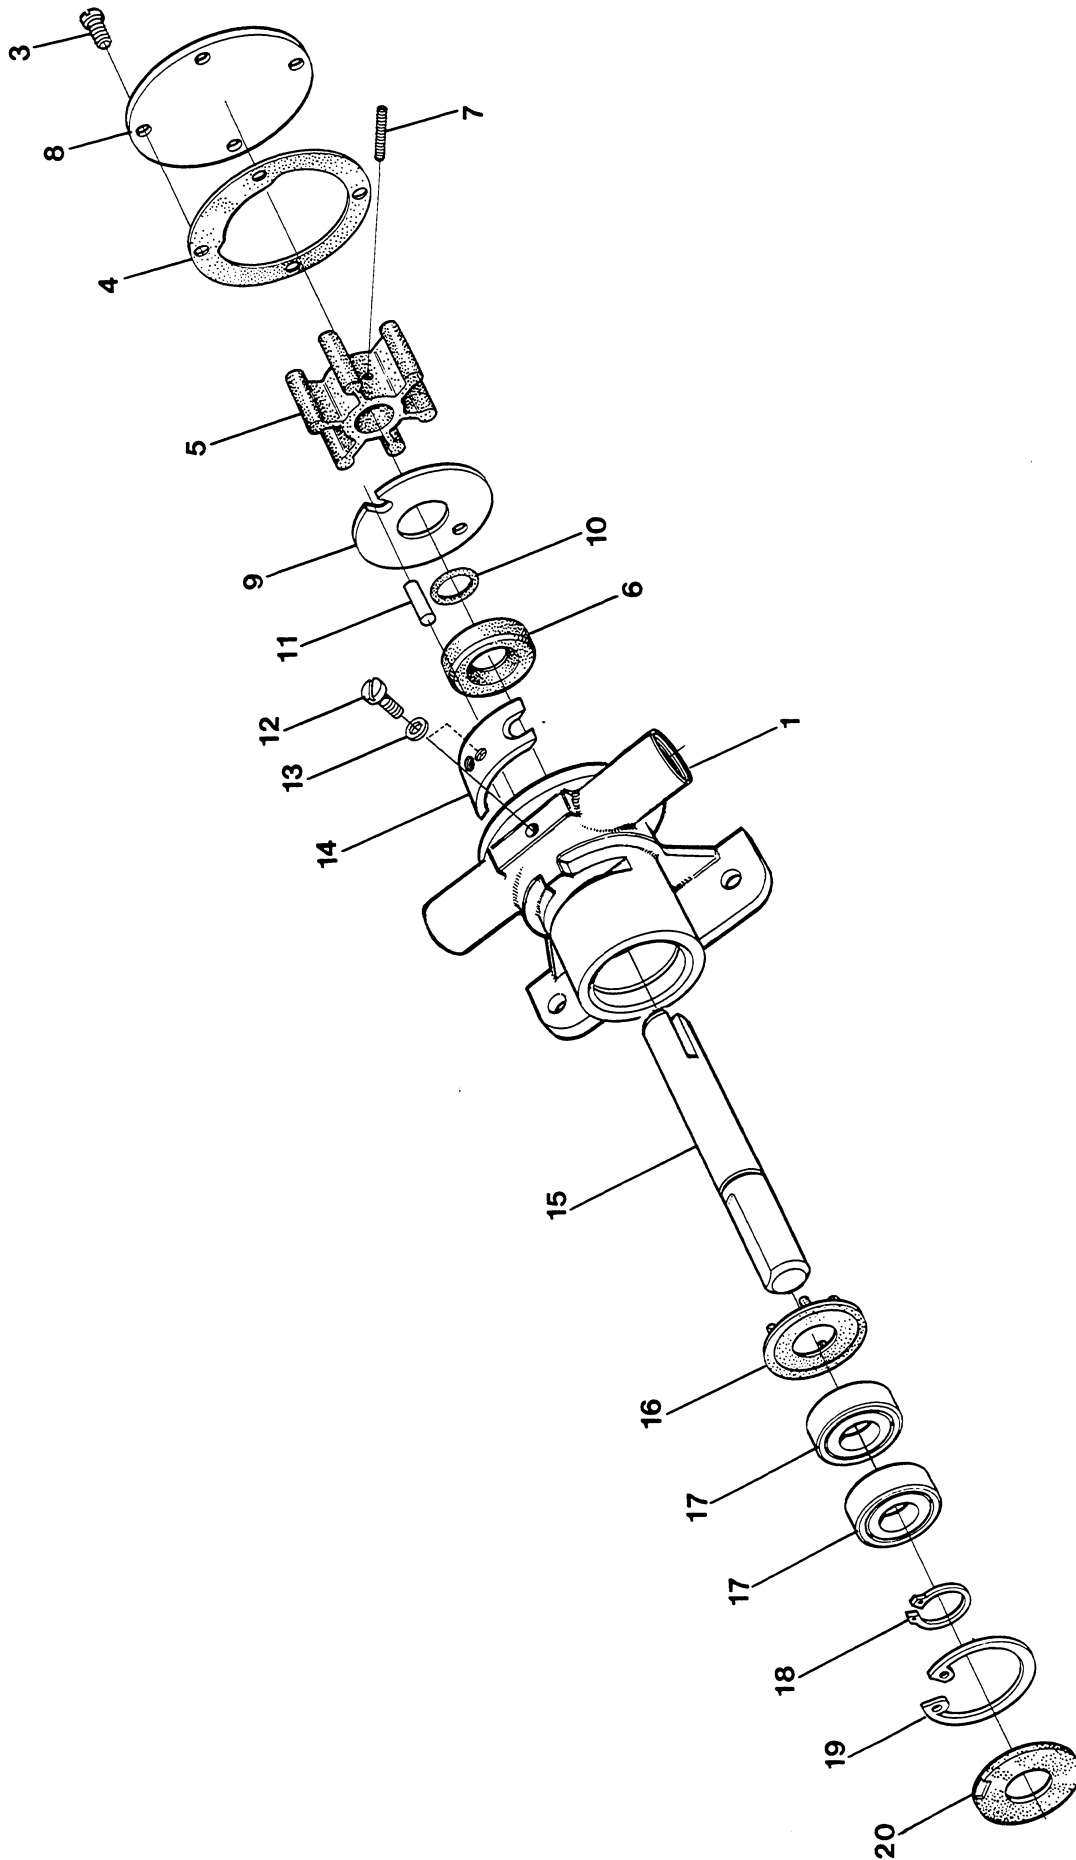

4.5 BCG - 7.0 BCG GENERATOR - FRESH WATER PUMP

REF	PN	NAME	REMARKS	QUAN
1	037921	GASKET	FRESH WATER PUMP	1
2-1	037919	PUMP	FRESH WATER 4.5 BCG TO 0S12430	1
2-2	041639	PUMP	FRESH WATER 4.5 BCG FROM 0S12431	1
2-3	037919	PUMP	FRESH WATER 7.0 BCG TO 1930333	1
2-4	041639	PUMP	FRESH WATER 7.0 BCG FROM 1930334	1
3	033668	NUT	M 8 JIS-FLANGE	2
4	017012	CAPSCREW	M 6 X 16 DIN 933	4
5	031783	LOCKWASHER	M 6 DIN 127	4
6	031784	WASHER	M 6 DIN 125	4
7	037247	PULLEY	FRESH WATER PUMP	1
8	035794	CAPSCREW	M 8 X 28 JIS 6 INCLUDING LOCKWASHER	3
9	037859	SEAL KIT	INCLUDING IMPELLER	1
10-1	037951	BEARING	WATER PUMP 37919	1
10-2	041644	BEARING	WATER PUMP 41639	1
11	024349	PLUG	EXPANSION 35 MM DIN 443	1
12-1	037947	SEAL	DUST PUMP 37919	1
12-2	041642	SEAL	DUST PUMP 41639	1
13	037920	FLANGE	PUMP PULLEY	1

4.5 BCG - 7.0 BCG GENERATOR - SEA WATER PUMP