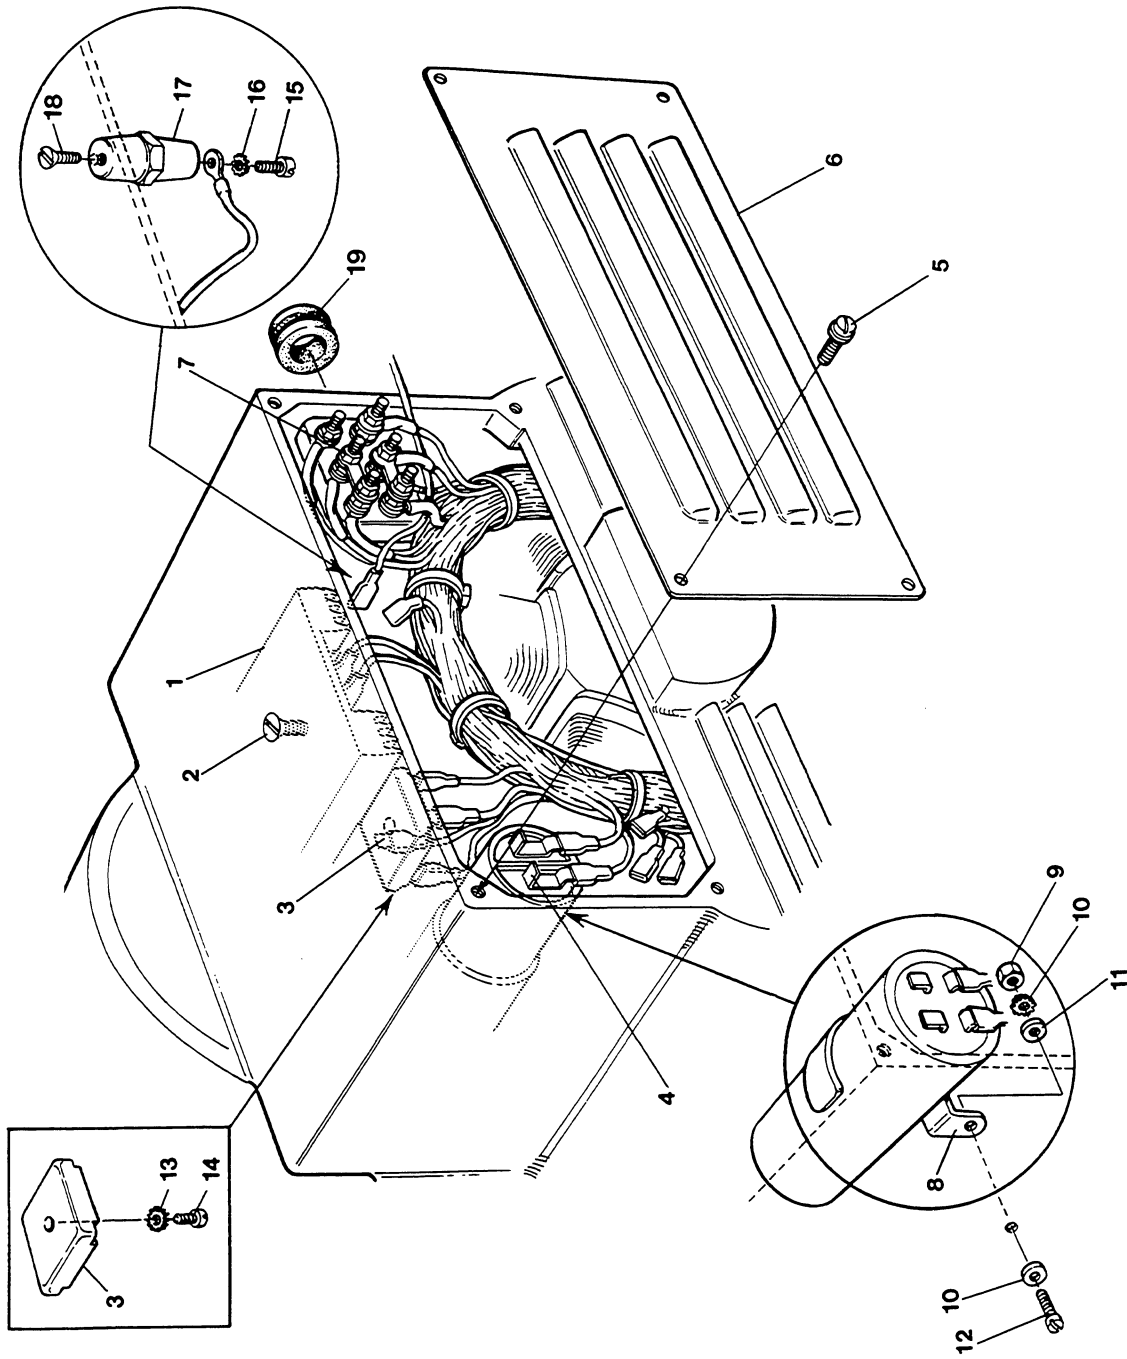

4.5 BCG 7.0 BCG GENERATOR - AC OUTPUT

4.5 BCG - 7.0 BCG GENERATOR - AC OUTPUT

REF	PN	NAME	REMARKS	QUAN
1	035981	CHARGER	BATTERY	1
2	031930	SCREW	M 5 X 10 DIN 963A	2
3	030809	RECTIFIER	BRIDGE	1
4-1	035978	CAPACITOR	4.5 BCG (31.5 MFD)	1
4-2	041199	CAPACITOR	4.5 BCG (35 MFD) S/N 20246C-20308C ONLY	1
4-3	035978	CAPACITOR	7.0 BCG 60/50HZ (31.5 MFD) TO 15506	2
4-4	039556	CAPACITOR	7.0 BCG 60/50HZ (18 MFD) FROM 15507	2
4-5	035978	CAPACITOR	7.0 BCGA 60HZ ONLY	1
5	031918	SCREW	M 5 X 10 DIN 84A	4
6-1	035984	COVER	4.5 BCG	1
6-2	035975	COVER	7.0 BCG	1
7	035940	BLOCK	TERMINAL-AC OUTPUT M 5 STUDS	1
8-1	035979	CLAMP	CAPACITOR 4.5 BCG,7.0 BCGA	1
8-2	035979	CLAMP	CAPACITOR 7.0 BCG	2
9-1	018241	NUT	M 5 DIN 934 4.5 BCG,7.0 BCGA	1
9-2	018241	NUT	M 5 DIN 934 7.0 BCG	2
10-1	031914	LOCKWASHER	M 5 DIN 6797A 4.5 BCG,7.0 BCGA	2
10-2	031914	LOCKWASHER	M 5 DIN 6797A 7.0 BCG	4
11-1	031781	WASHER	M 5 DIN 125 4.5 BCG,7.0 BCGA	1
11-2	031781	WASHER	M 5 DIN 125 7.0 BCG	2
12-1	031920	SCREW	M 5 X 20 DIN 84A 4.5 BCG,7.0 BCGA	1
12-2	031920	SCREW	M 5 X 20 DIN 84A 7.0 BCG	2
13	031914	LOCKWASHER	M 5 DIN 6797A	1
14	031931	SCREW	M 5 X 15 DIN 84A	1
15	031932	CAPSCREW	M 5 X 10 DIN 933 BRASS	1
16	031914	LOCKWASHER	M 5 DIN 6797A	1
17	035980	TERMINAL	CHARGER OUTPUT-ISOLATED	1
18	031930	SCREW	M 5 X 10 DIN 963A	1
19	035944	GROMMET	AC WIRES	1
20-1	035455	LABEL	AC OUTPUT CONNECTIONS 4.5 BCG	1
20-2	035455	LABEL	AC OUTPUT CONNECTIONS 7.0 BCG 60/50HZ	1
20-3	037992	LABEL	AC OUTPUT CONNECTIONS 7.0 BCGA 60HZ ONLY	1