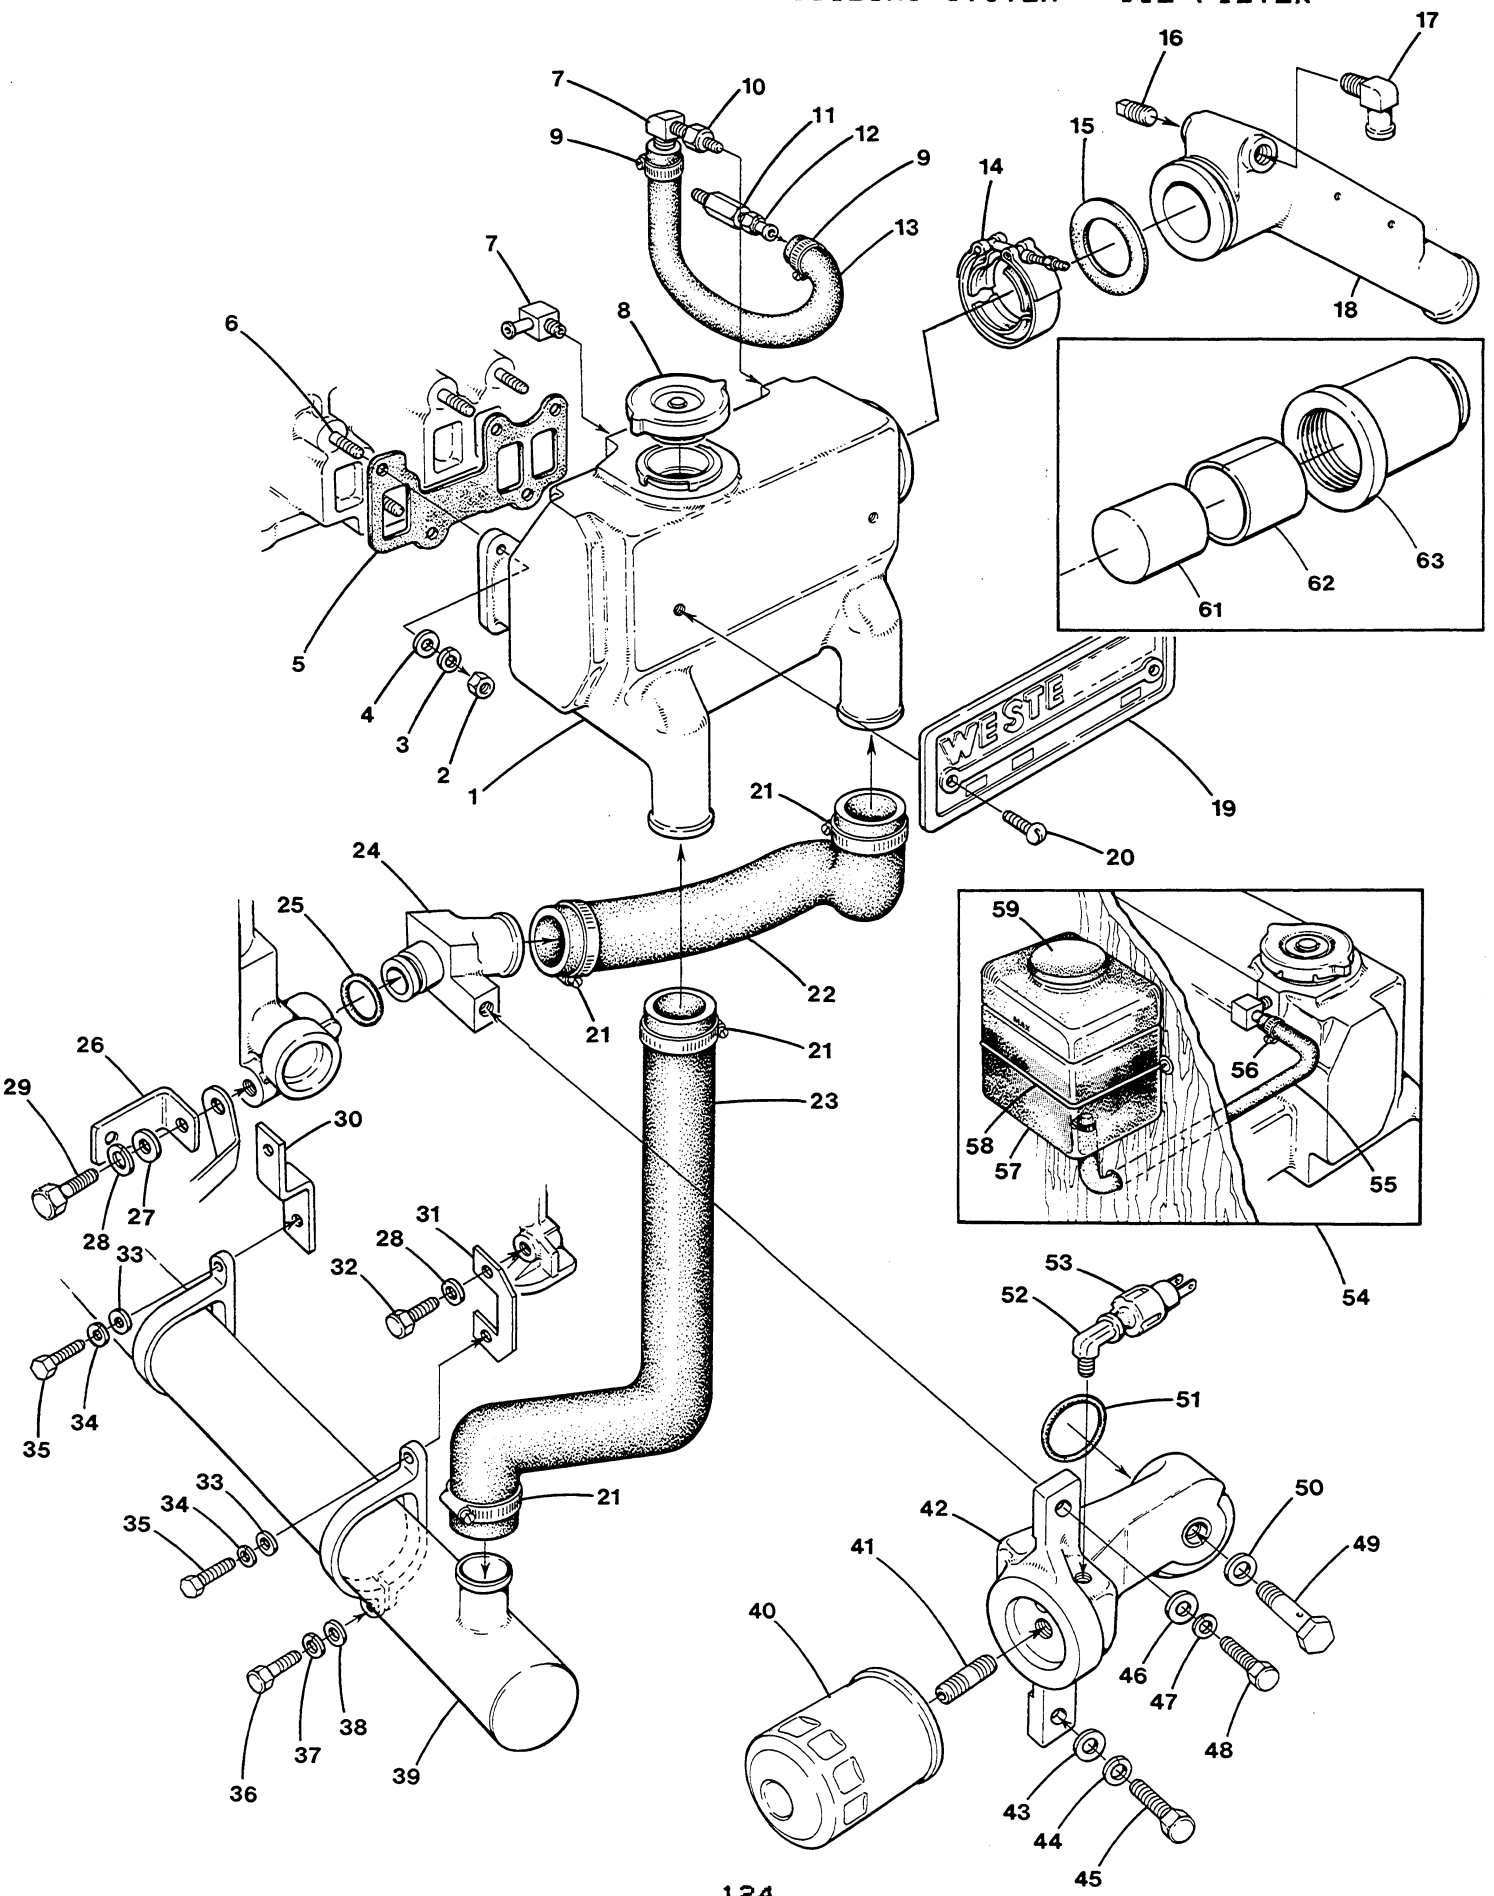

4.5 BCG - 7.0 BCG GENERATOR - COOLING SYSTEM - OIL FILTER

4.5 BCG - 7.0 BCG GENERATOR - COOLING SYSTEM - OIL FILTER

REF	PN	NAME	REMARKS	QUAN
1	037320	MANIFOLD	EXHAUST	1
2	018242	NUT	M 8 DIN 934	5
3	031786	LOCKWASHER	M 8 DIN 127	5
4	031787	WASHER	M 8 DIN 125	5
5	037983	GASKET	EXHAUST MANIFOLD TO HEAD	1
6	015830	STUD	M 8 X 25 DIN 939	5
7	024907	ELBOW	1/8NPT TO 5/16" HOSE	2
8	024306	CAP	PRESSURE	1
9	024906	CLAMP	HOSE 6	2
10	013339	ADAPTER	1/8NPT	1
11	024844	ADAPTER	1/8BSPT TO 1/8NPT	1
12	021448	CONNECTOR	MALE 1/8NPT TO HOSE	1
13	035435	HOSE	5/16 ID - INCHES REQUIRED	7
14	036541	CLAMP	EXHAUST ELBOW	1
15	036425	GASKET	EXHAUST ELBOW	1
16	035747	PLUG	1/2NPT BRASS	1
17	036616	ELBOW	1/2NPT TO 1" HOSE	1
18	037402	ELBOW KIT	WATER INJECTED EXHAUST INCL REF 14-18	1
19	036809	NAMEPLATE		1
20	031935	SCREW	8-32 X 1/4 OVAL HEAD SS	2
21	021878	CLAMP	HOSE 20	4
22	037607	HOSE	MANIFOLD TO FRESH WATER PUMP	1
23	037381	HOSE	MANIFOLD TO EXCHANGER	1
24	037252	ELBOW	FRESH WATER PUMP INLET	1
25	037249	O-RING		1
26	037829	BRACKET	BELT GUARD	1
27	031787	WASHER	M 8 DIN 125	1
28	031786	LOCKWASHER	M 8 DIN 127	2
29	016789	CAPSCREW	M 8 X 16 DIN 933	1
30	037351	BRACKET	EXCHANGER	1
31	037352	BRACKET	EXCHANGER	1
32	021558	CAPSCREW	M 8 X 35 DIN 933	1
33	031759	WASHER	FLAT 5/16	2
34	031758	LOCKWASHER	5/16	2
35	031555	CAPSCREW	5/16NC X 1	2
36	031506	CAPSCREW	1/4NC X 1-1/4	2
37	031752	LOCKWASHER	1/4	2
38	031753	WASHER	FLAT 1/4	2
39-1	037562	EXCHANGER	HEAT 4.5 BCG	1
39-2	037772	EXCHANGER	HEAT 7.0 BCG	1