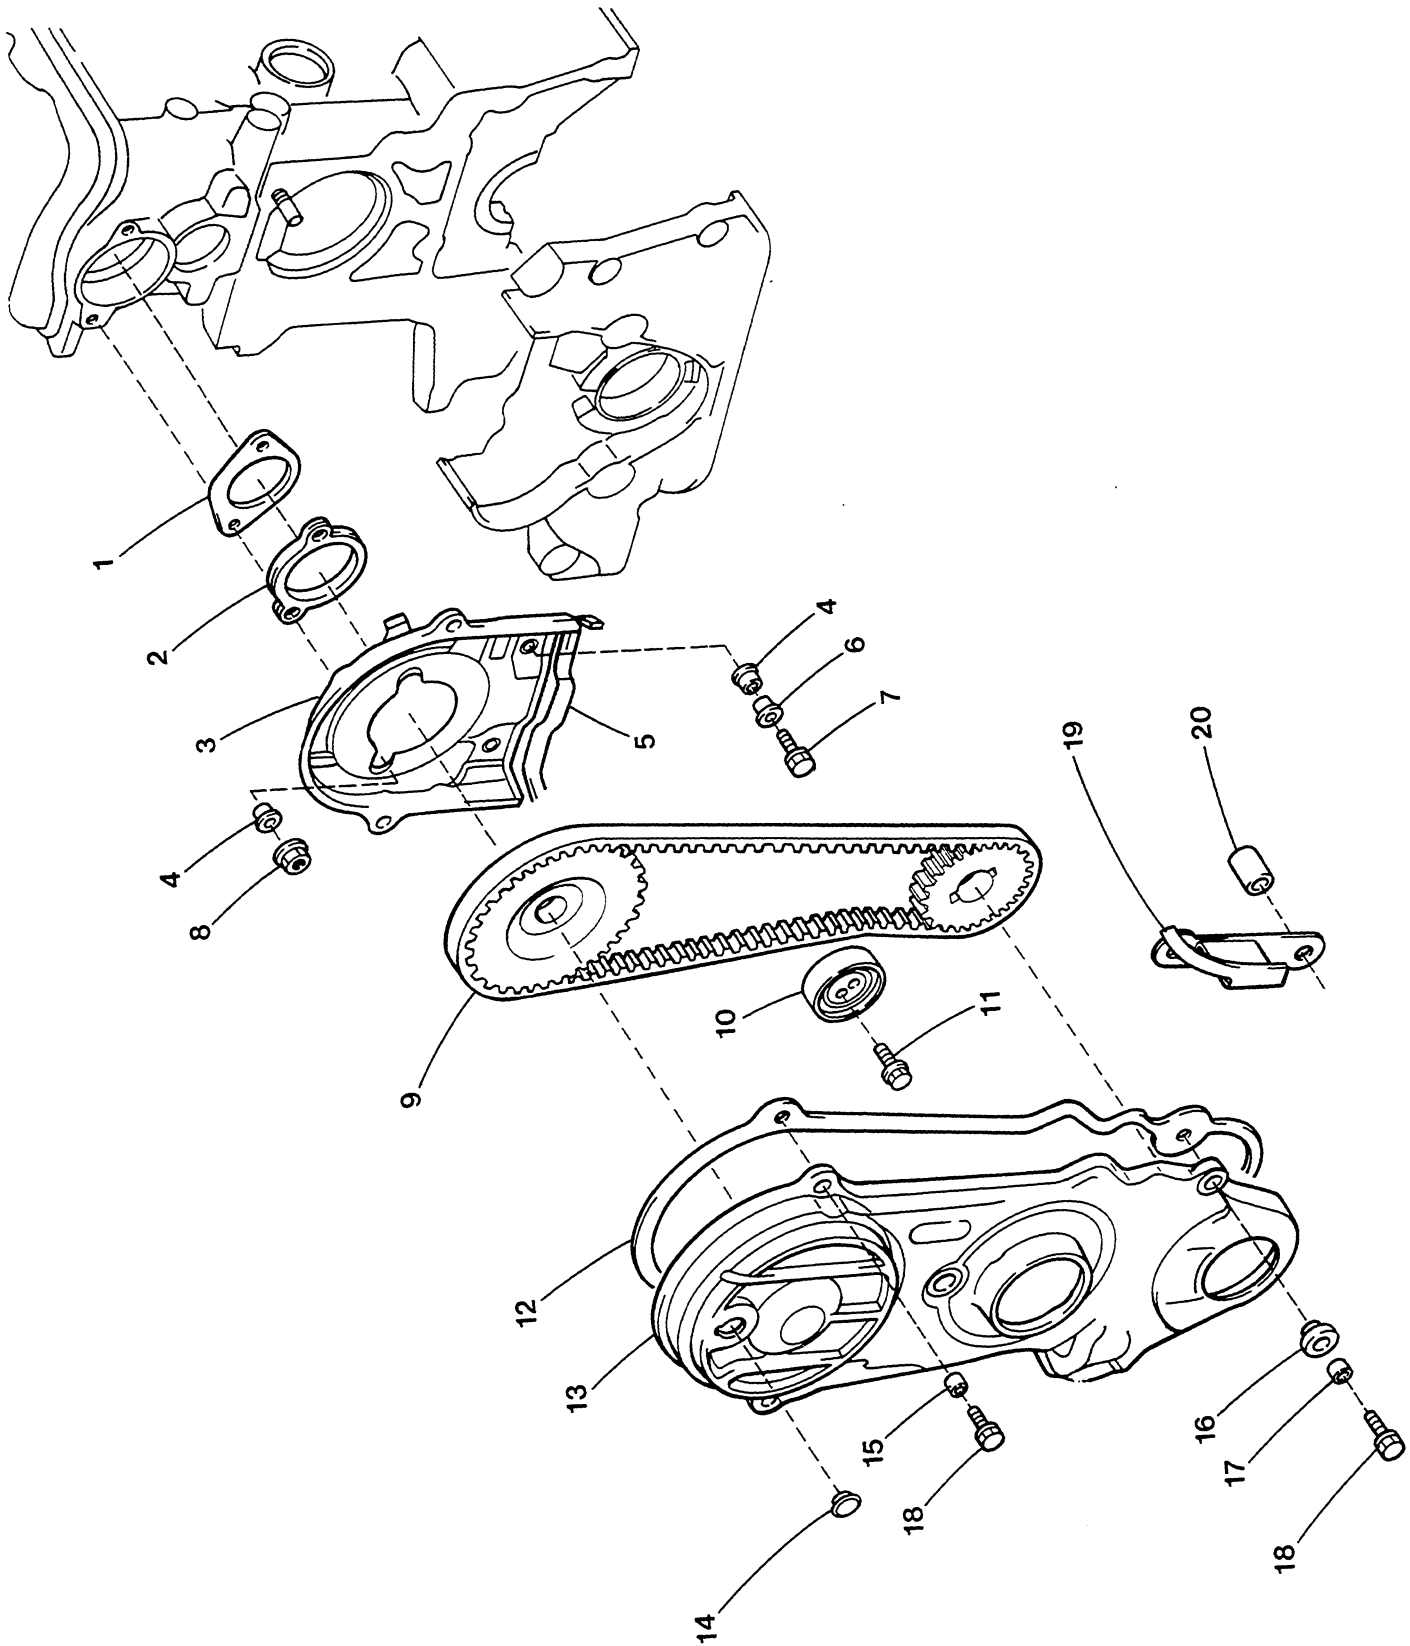

4.5 BCG - 7.0 BCG GENERATOR - CAMSHAFT - ROCKER SHAFT

REF	PN	NAME	REMARKS	QUAN
1	037909	SHAFT	ROCKER INCLUDING PLUGS-INTAKE	1
2	037976	PLUG	ROCKER SHAFT	4
3	038722	STUD	ROCKER SHAFT	2
4	038720	BOLT	ROCKER SHAFT	6
5	035813	NUT	ROCKER ADJUSTING SCREW	6
6	037967	SCREW	ROCKER ADJUSTING	6
7	037908	ROCKER	INTAKE	3
8	037966	COLLET	VALVE SPRING	12
9	037906	SEAT	VALVE SPRING UPPER	6
10	037962	SPRING	VALVE	6
11	037965	SEAL	VALVE STEM OIL	6
12	037905	SEAT	VALVE SPRING LOWER	6
13-1	037903	VALVE	INTAKE 4.5 BCG	3
13-2	038559	VALVE	INTAKE 7.0 BCG	3
14	036215	CAPSCREW	M10 X 1.25 X 25 JIS-FLANGE	1
15	038726	WASHER	PULLEY	1
16-1	037900	PULLEY	TIMING BELT 4.5 BCG TO 0S09028	1
16-2	041636	PULLEY	TIMING BELT 4.5 BCG FROM 0S09029	1
16-3	037900	PULLEY	TIMING BELT 7.0 BCG TO 1S56257	1
16-4	041636	PULLEY	TIMING BELT 7.0 BCG FROM 1S56258	1
17-1	037950	SEAL	OIL 4.5 BCG TO 1S16095	1
17-2	041643	SEAL	OIL 4.5 BCG FROM 1S16096	1
17-3	037950	SEAL	OIL 7.0 BCG TO 1S56258	1
17-4	041643	SEAL	OIL 7.0 BCG FROM 1S56258	1
18-1	037901	PLATE	CAMSHAFT THRUST 4.5 BCG TO 0S09028	1
18-2	041637	PLATE	CAMSHAFT THRUST 4.5 BCG FROM 0S09029	1
18-3	037901	PLATE	CAMSHAFT THRUST 7.0 BCG TO 1S56257	1
18-4	041637	PLATE	CAMSHAFT THRUST 7.0 BCG FROM 1S56258	1
19	038729	BOLT	CAMSHAFT BEARING LOCK	1
20	037956	GASKET	CAMSHAFT BEARING LOCK	1
21-1	037897	CAMSHAFT	4.5 BCG TO 0S09028	1
21-2	041632	CAMSHAFT	4.5 BCG FROM 0S09029	1
21-3	038557	CAMSHAFT	7.0 BCG TO 1S56257	1
21-4	041651	CAMSHAFT	7.0 BCG FROM 1S56258	1
22	037910	SHAFT	ROCKER INCLUDING PLUGS-EXHAUST	1
23	037908	ROCKER	EXHAUST	3
24	037963	SPRING	ROCKER SHAFT	6
25	038725	WASHER		6
26-1	037904	VALVE	EXHAUST 4.5 BCG	3
26-2	038560	VALVE	EXHAUST 7.0 BCG	3

4.5 BCG - 7.0 BCG GENERATOR - TIMING SYSTEM