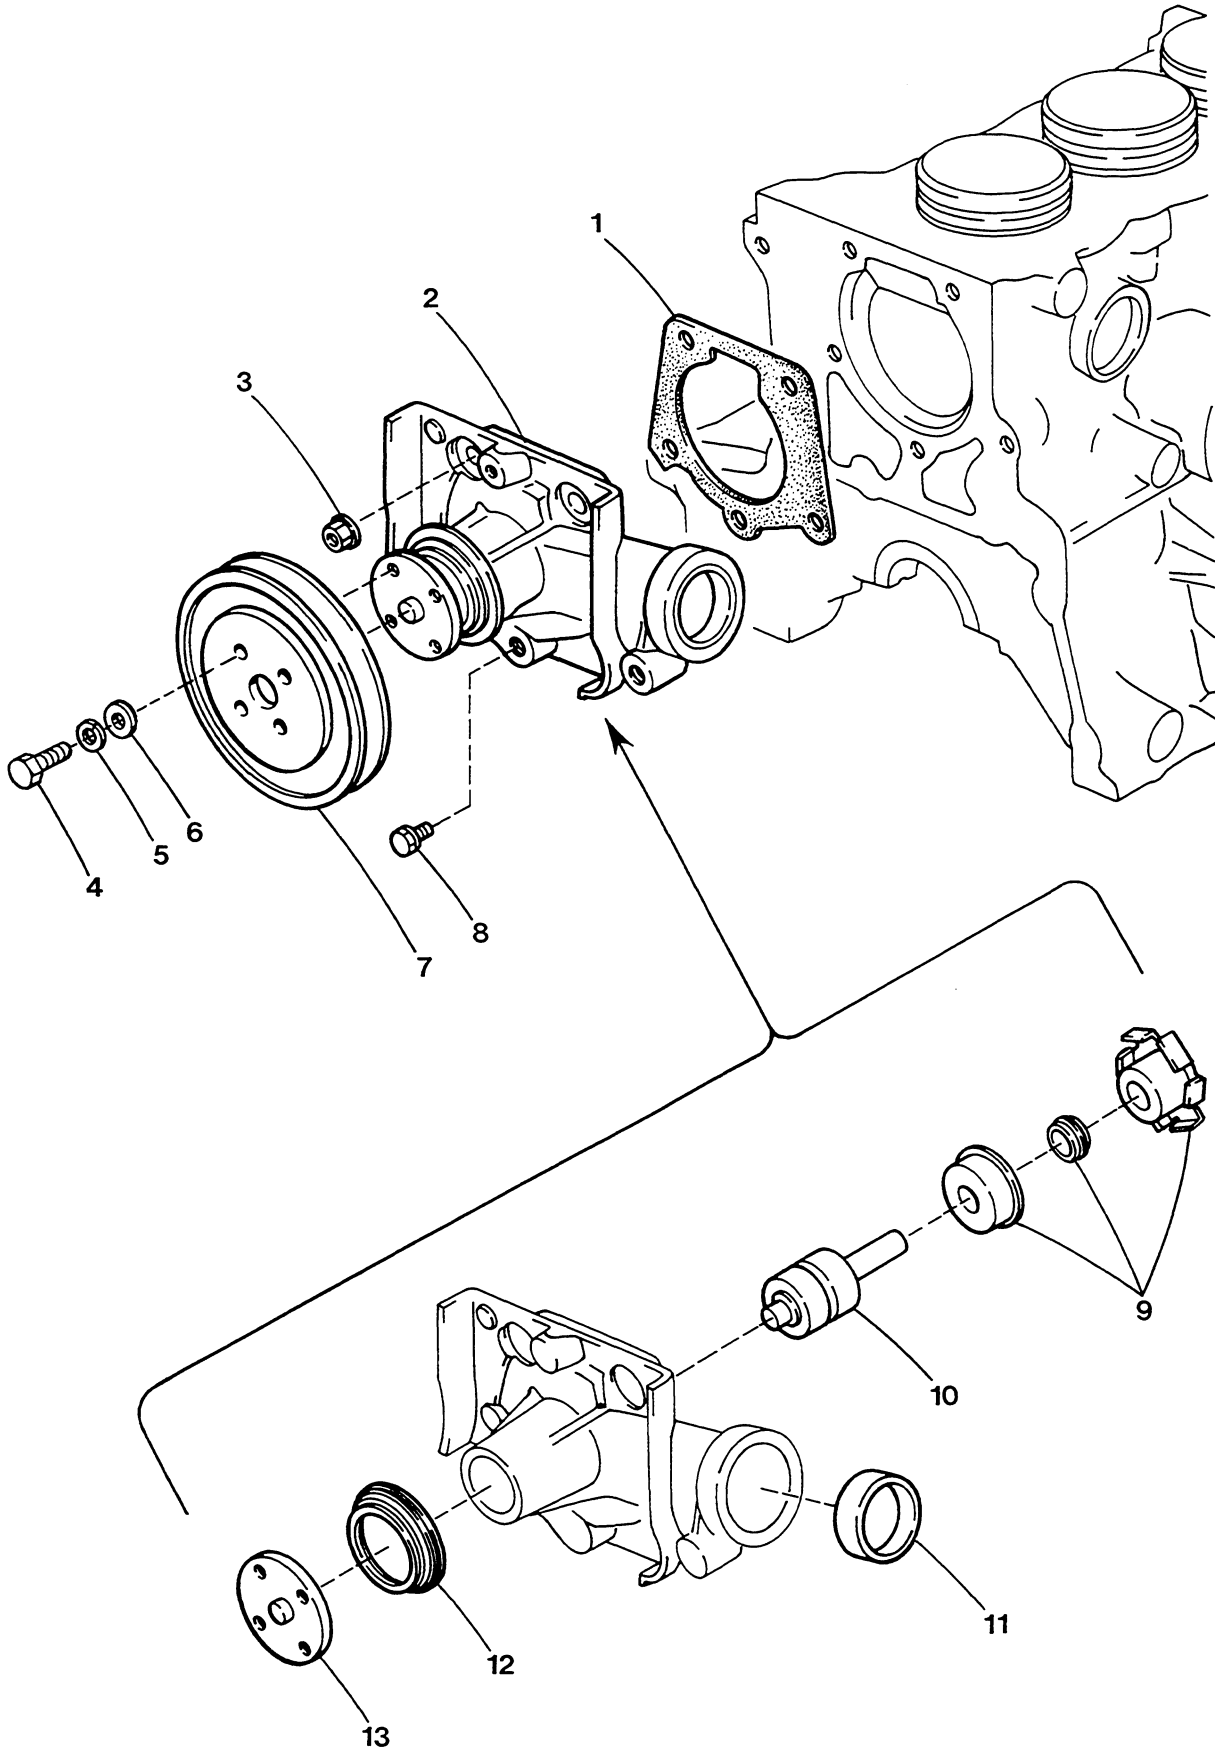

4.5 BCG - 7.0 BCG GENERATOR - FRESH WATER PUMP

4.5 BCG - 7.0 BCG GENERATOR - FRESH WATER PUMP

REF	PN	NAME	REMARKS	QUAN
1	037921	GASKET	FRESH WATER PUMP	1
2-1	037919	PUMP	FRESH WATER 4.5 BCG TO 0S12430	1
2-2	041639	PUMP	FRESH WATER 4.5 BCG FROM 0S12431	1
2-3	037919	PUMP	FRESH WATER 7.0 BCG TO 1930333	1
2-4	041639	PUMP	FRESH WATER 7.0 BCG FROM 1930334	1
3	033668	NUT	M 8 JIS-FLANGE	2
4	017012	CAPSCREW	M 6 X 16 DIN 933	4
5	031783	LOCKWASHER	M 6 DIN 127	4
6	031784	WASHER	M 6 DIN 125	4
7	037247	PULLEY	FRESH WATER PUMP	1
8	035794	CAPSCREW	M 8 X 28 JIS 6 INCLUDING LOCKWASHER	3
9	037859	SEAL KIT	INCLUDING IMPELLER	1
10-1	037951	BEARING	WATER PUMP 37919	1
10-2	041644	BEARING	WATER PUMP 41639	1
11	024349	PLUG	EXPANSION 35 MM DIN 443	1
12-1	037947	SEAL	DUST PUMP 37919	1
12-2	041642	SEAL	DUST PUMP 41639	1
13	037920	FLANGE	PUMP PULLEY	1