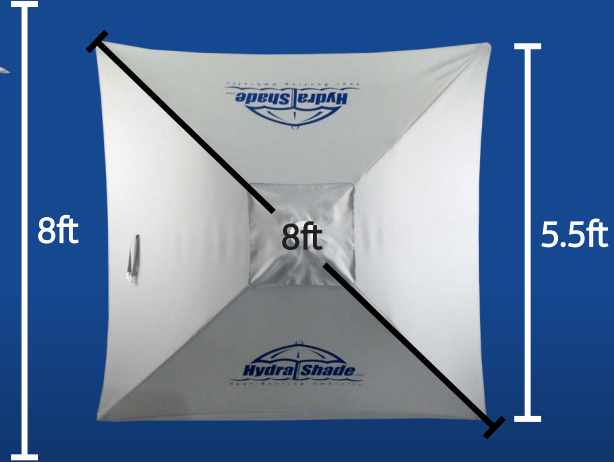

XL-150 4 PC KIT

OPTIONAL ACCESSORIES

HS-SEA
SEA SUCKER
ROD HOLDER