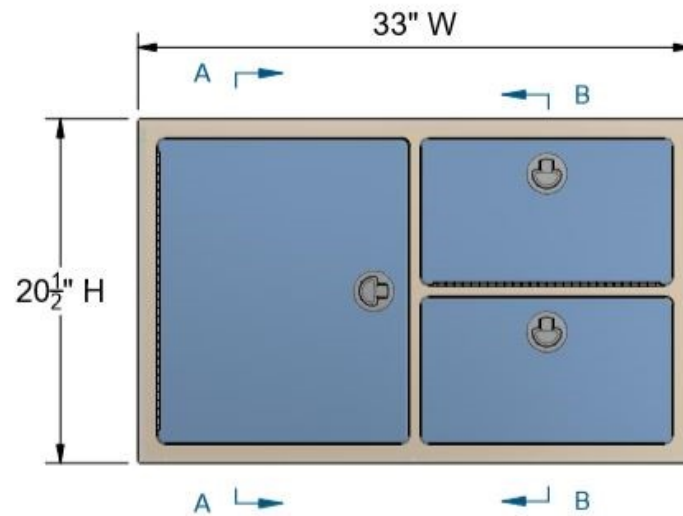

NOTES
 Color is Polar White
 OSD 33W x 20.5T x 13.25D
 (6) 3700 Plano Trays
 (2) 3730 Plano Trays
 (3) SS Latch Locking

SECTION A-A

SECTION B-B