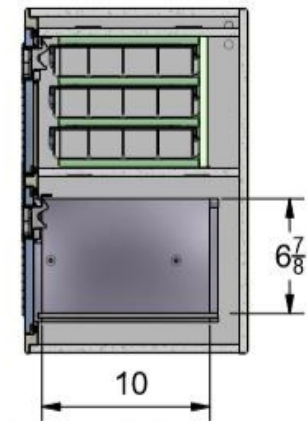

NOTES
 Color is Polar White
 OSD 33W x 20.5T x 13.25D
 (6) 3700 Plano Trays
 (2) 3730 Plano Trays
 (3) SS Latch Locking

SECTION A-A

SECTION B-B