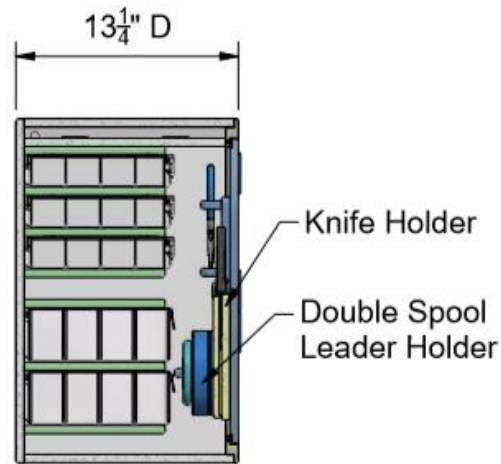

NOTES
 Color is Polar White
 OSD 33W x 20.5T x 13.25D
 (6) 3700 Plano Trays
 (2) 3730 Plano Trays
 (3) SS Latch Locking

SECTION A-A

SECTION B-B